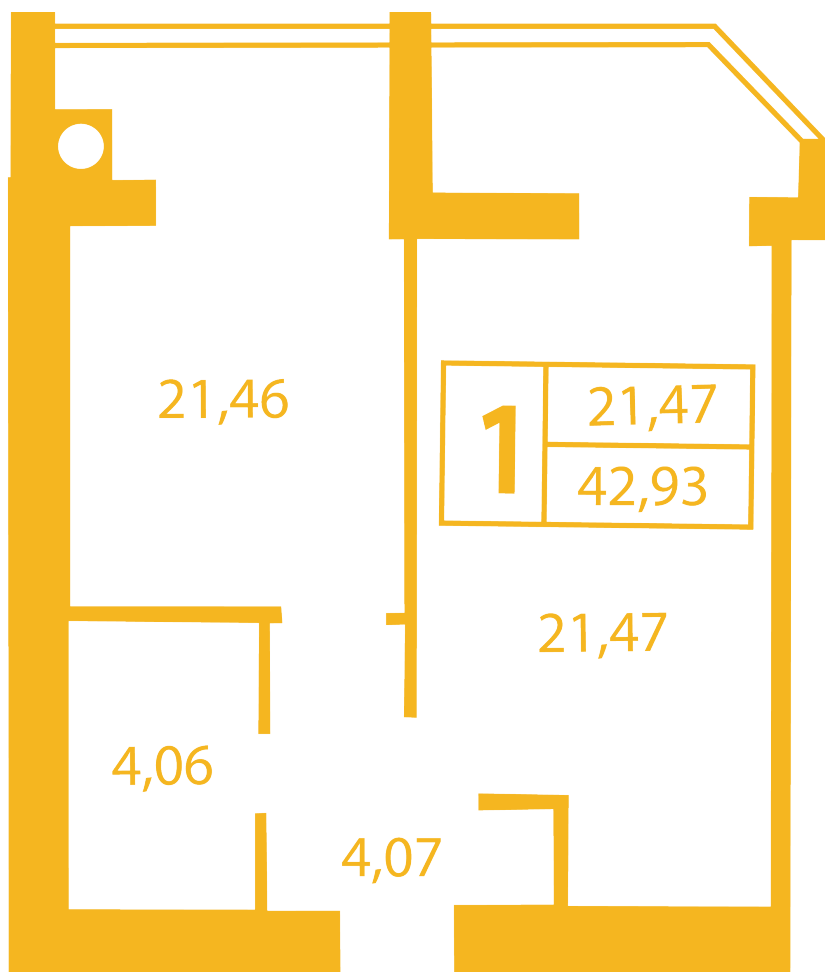

RC "SHCHASLYVYI" Petropavlivska Borshchagivka

petropavlovka.novabydova.com.ua
067 663 94 97
044 499 26 22

Plan 1 room apartment in the house on the 14-A,B,V, Soborna street — #7

PLAN TYPE: №7

House 14-A,B,V, Soborna street
1 roomed, Floor view Floor

Characteristics

Gross area: 43.68 m²
Living space: 21.47 m²

Kitchen area: 13.76 m²