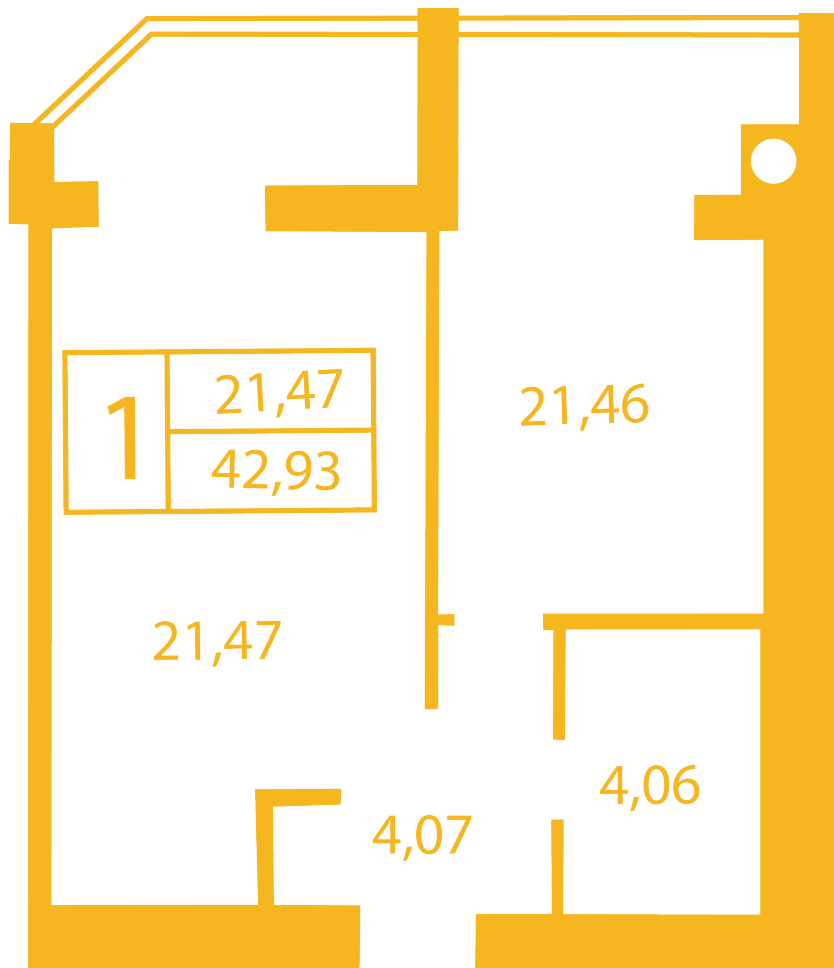

RC "SHCHASLYVYI" Petropavlivska Borshchagivka

petropavlovka.novabydova.com.ua

067 663 94 97

044 499 26 22

Plan 1 room apartment in the house on the 14-A,B,V, Soborna street — #6

PLAN TYPE: №6

House 14-A,B,V, Soborna street

1 roomed, Floor view Floor

Characteristics

Gross area: 43.68 m²

Living space: 21.47 m²

Kitchen area: 13.76 m²