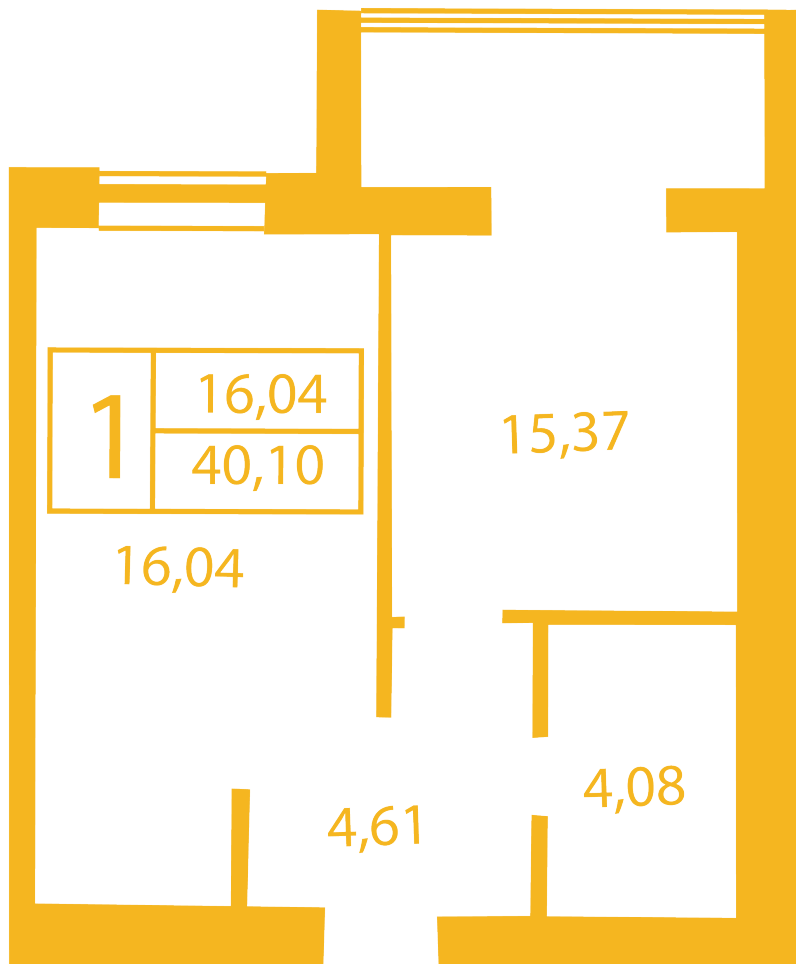

RC "SHCHASLYVYI" Petropavlivska Borshchagivka

petropavlovka.novabydova.com.ua

067 663 94 97

044 499 26 22

Plan 1 room apartment in the house on the 14-A,B,V, Soborna street — #2

PLAN TYPE: №2

House 14-A,B,V, Soborna street

1 roomed, Floor view Floor

Characteristics

Gross area: 40.1 m²

Living space: 16.04 m²

Kitchen area: 15.37 m²