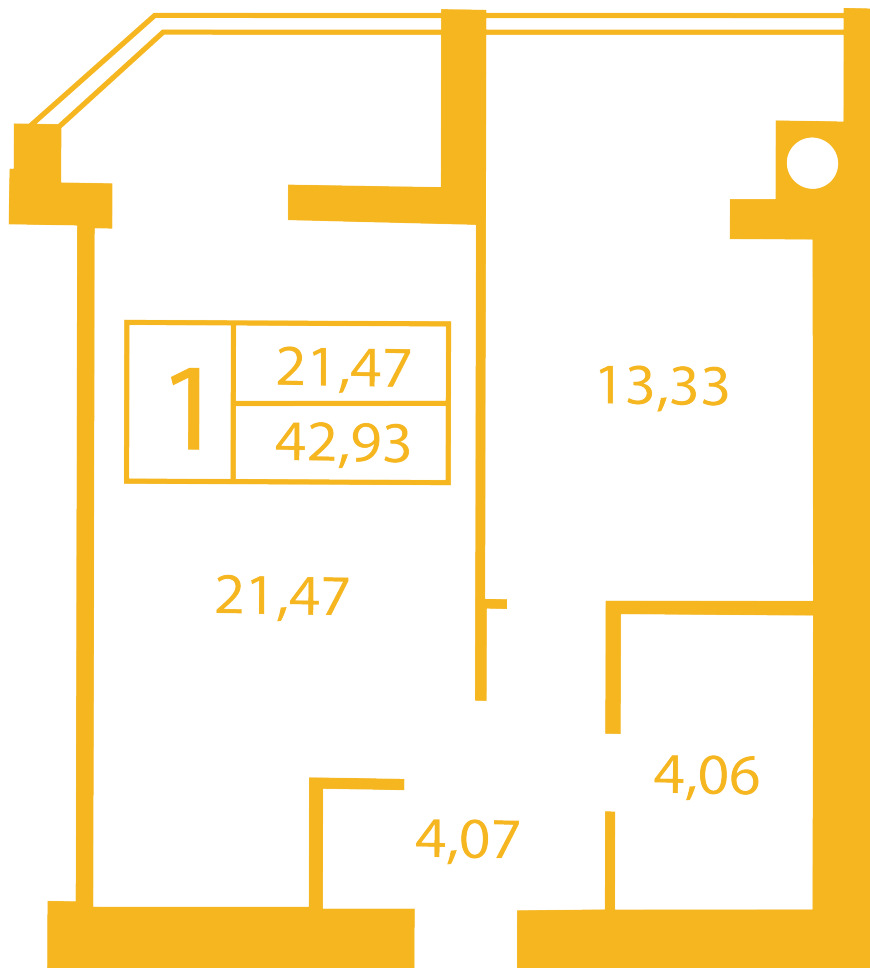

## Plan 1 room apartment in the house on the 14-A,B,V, Soborna street — #10

### PLAN TYPE: №10

House 14-A,B,V, Soborna street

1 roomed, Floor view Floor

### Characteristics

Gross area: 42.93 m<sup>2</sup>

Living space: 21.47 m<sup>2</sup>

Kitchen area: 13.33 m<sup>2</sup>