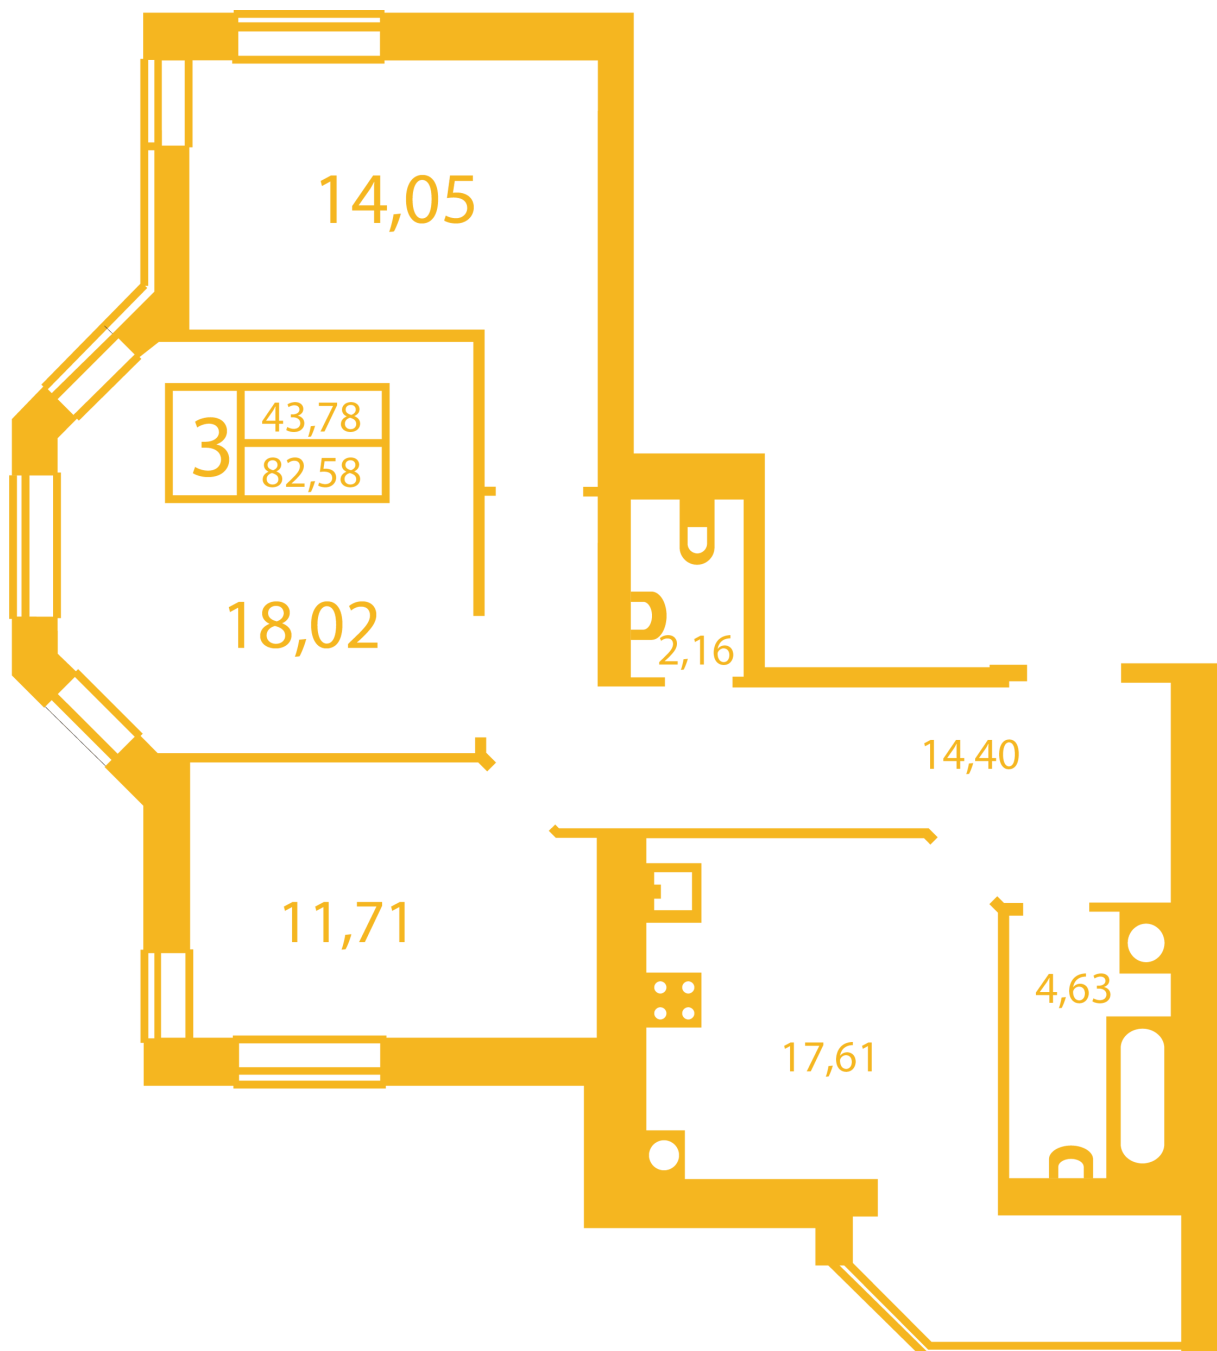

RC "SHCHASLYVYI" Petropavlivska Borshchagivka

petropavlovka.novabydova.com.ua
096 023 03 10

**Plan 3 room apartment in the house on the 20-A,B,
Oksamitova street — #1**

PLAN TYPE: №1

House 20-A,B, Oksamitova street
3 roomed, Floor view Floor

Characteristics

Gross area: 82.58 m²

Living space: 43.78 m²

Kitchen area: 17.61 m²