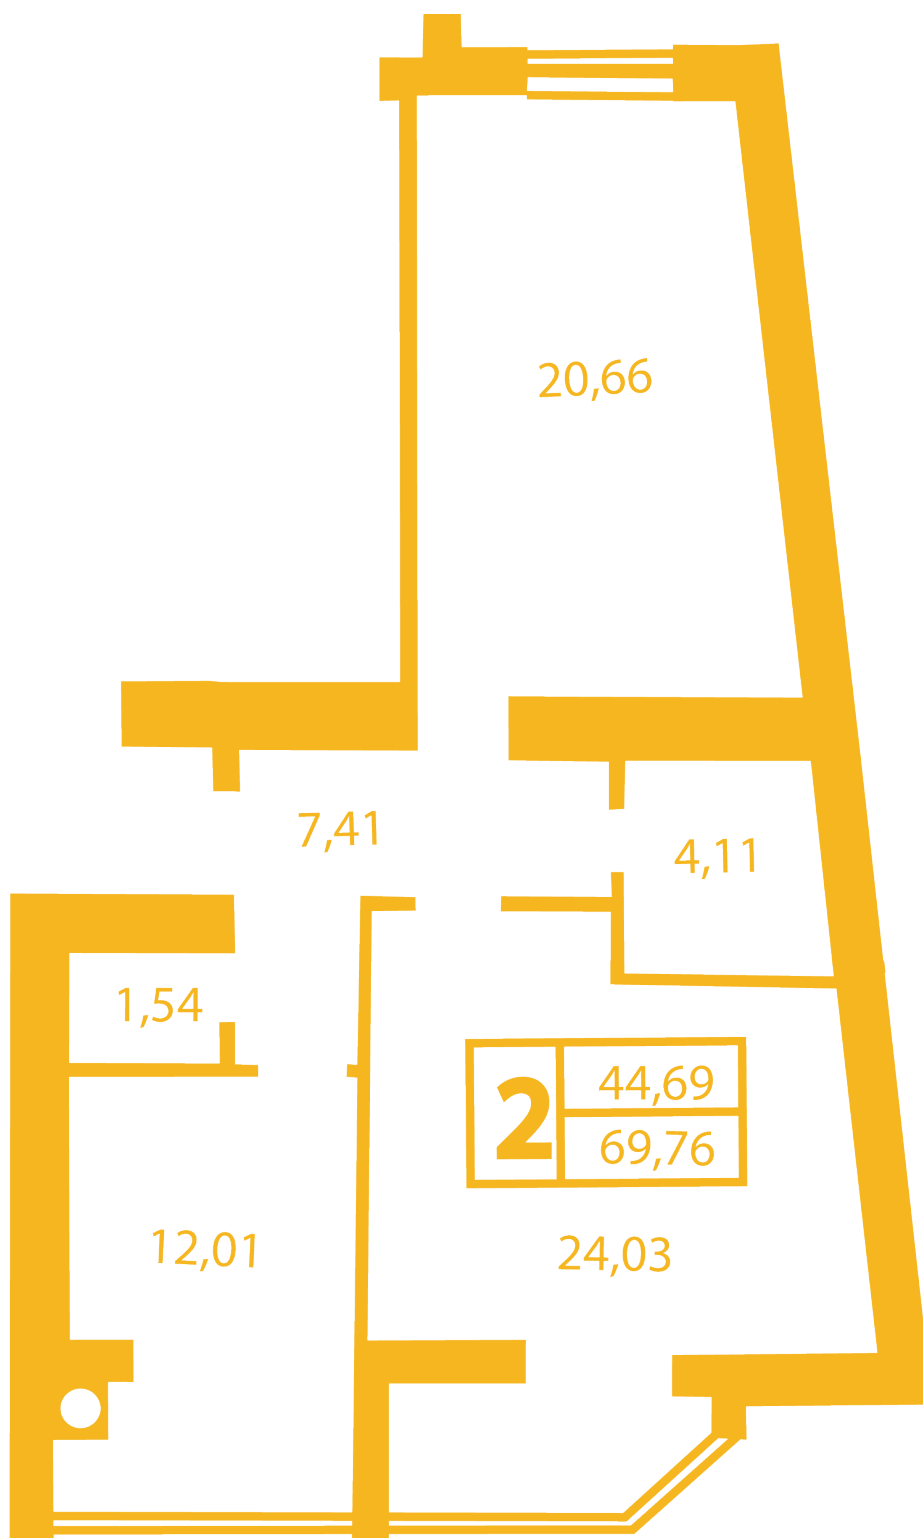

# **RC “SHCHASLYVYI” Petropavlivska Borshchagivka**

**petropavlovka.novabydova.com.ua**  
096 023 03 10

**Plan 2 room apartment in the house on the 14-A,B,V,  
Soborna street — #8**

**PLAN TYPE: №8**

House 14-A,B,V, Soborna street

2 roomed, Floor view Floor

## **Characteristics**

Gross area: 69.76 m<sup>2</sup>

Living space: 44.69 m<sup>2</sup>

Kitchen area: 12.01 m<sup>2</sup>