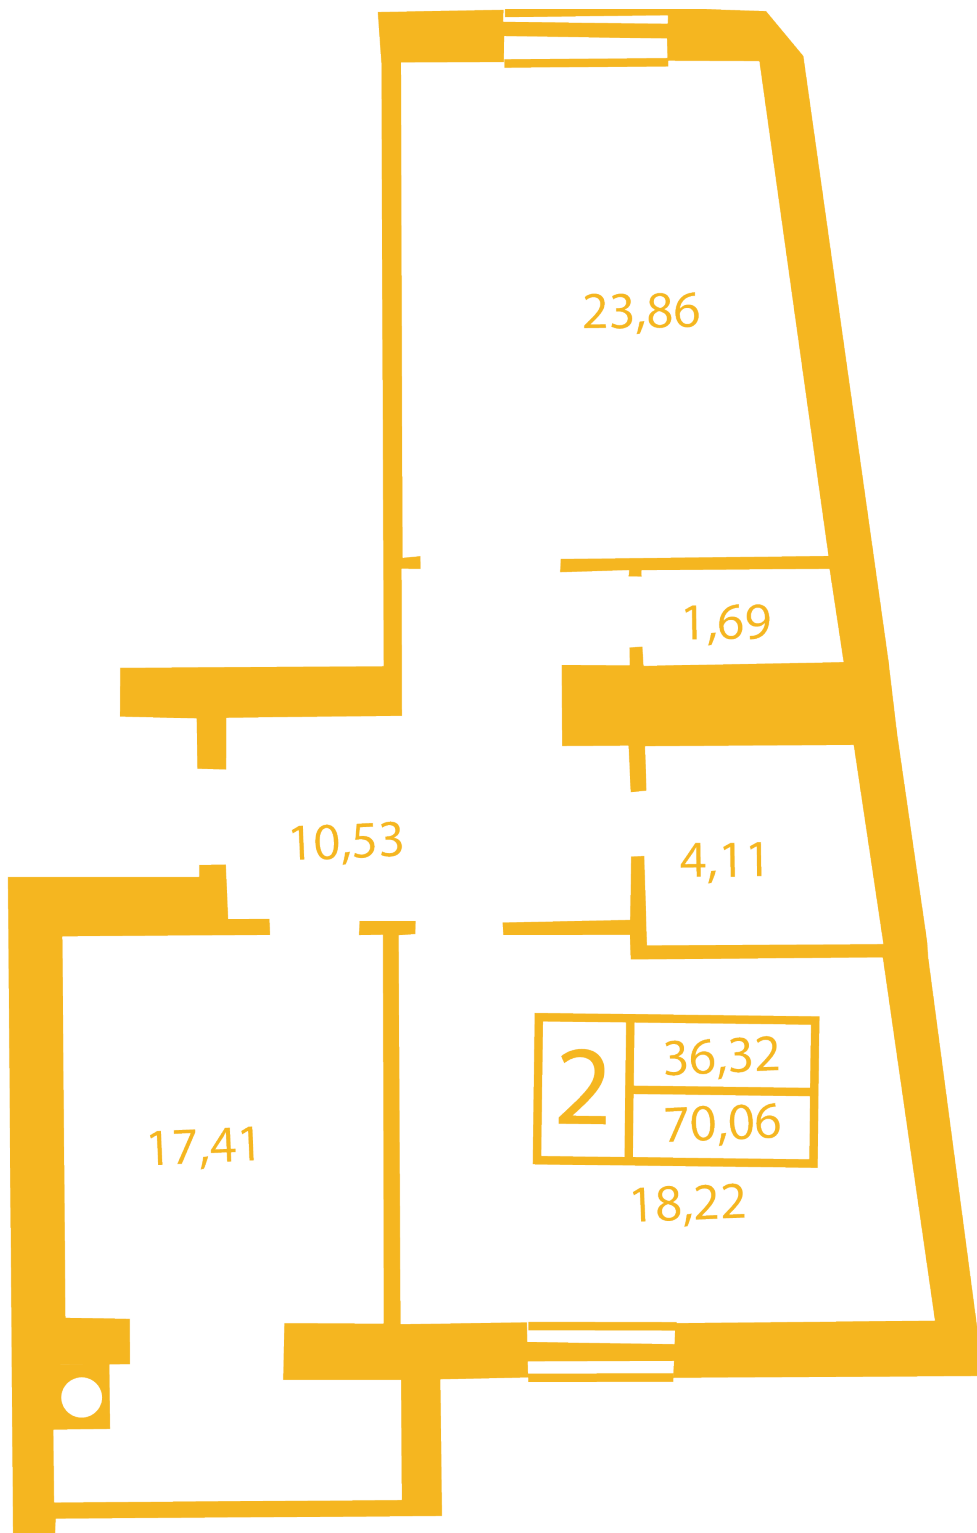

RC “SHCHASLYVYI” Petropavlivska Borshchagivka

petropavlovka.novabydova.com.ua
096 023 03 10

**Plan 2 room apartment in the house on the 14-A,B,V,
Soborna street — #4**

PLAN TYPE: №4

House 14-A,B,V, Soborna street
 2 roomed, Floor view Floor

Characteristics

Gross area: 70.66 m²

Living space: 36.32 m²

Kitchen area: 17.41 m²