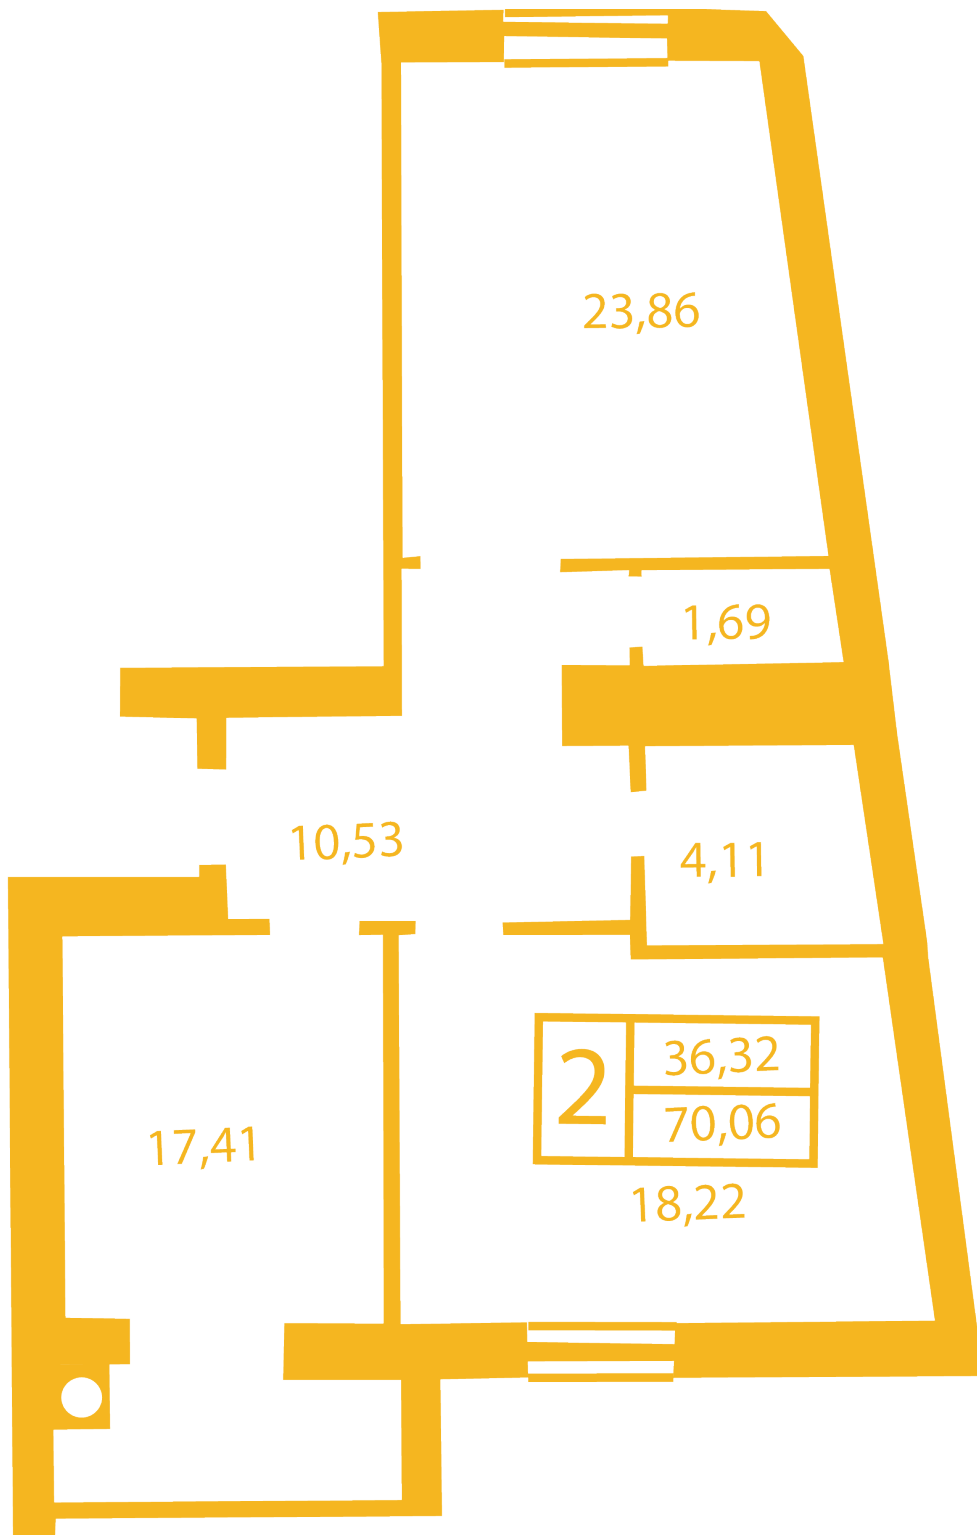

RC “SHCHASLYVYI” Petropavlivska Borshchagivka

petropavlovka.novabydova.com.ua
096 023 03 10

**Plan 2 room apartment in the house on the 14-A,B,V,
Soborna street — #4**

PLAN TYPE: №4

House 14-A,B,V, Soborna street
 2 roomed, Floor view Floor

Characteristics

Gross area: 70.66 m²

Living space: 36.32 m²

Kitchen area: 17.41 m²