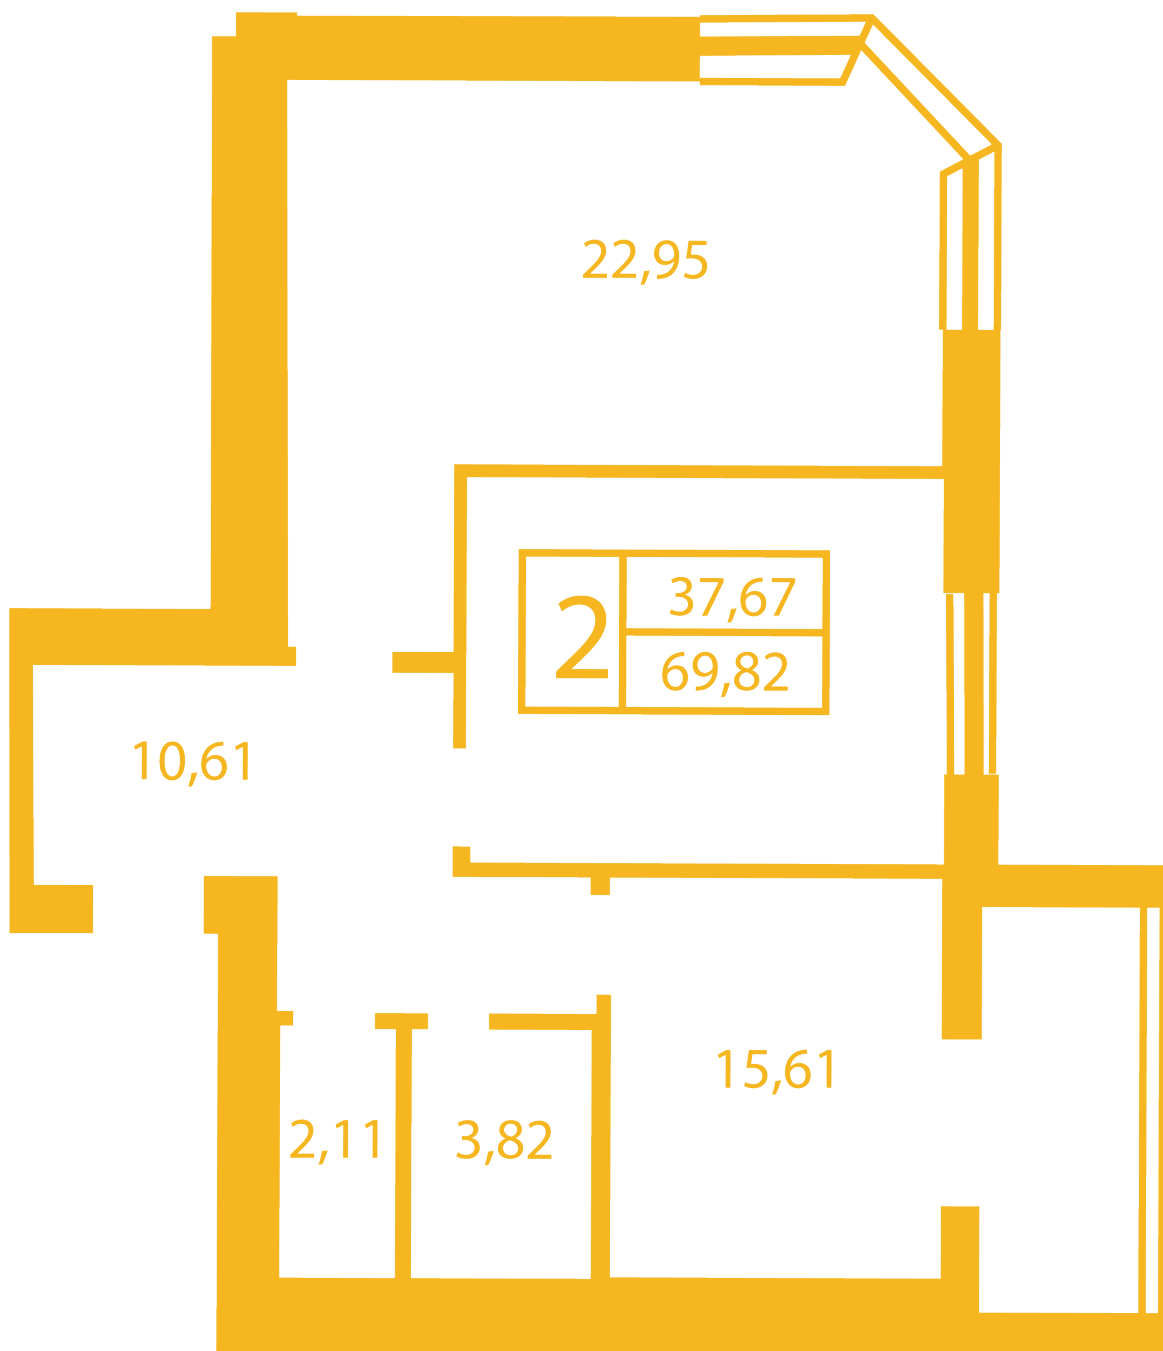

RC "SHCHASLYVYI" Petropavlivska Borshchagivka

petropavlovka.novabydova.com.ua
096 023 03 10

**Plan 2 room apartment in the house on the 14-A,B,V,
Soborna street — #20**

PLAN TYPE: №20

House 14-A,B,V, Soborna street
2 roomed, Floor view Floor

Characteristics

Gross area: 69.82 m²
Living space: 37.67 m²
Kitchen area: 15.61 m²