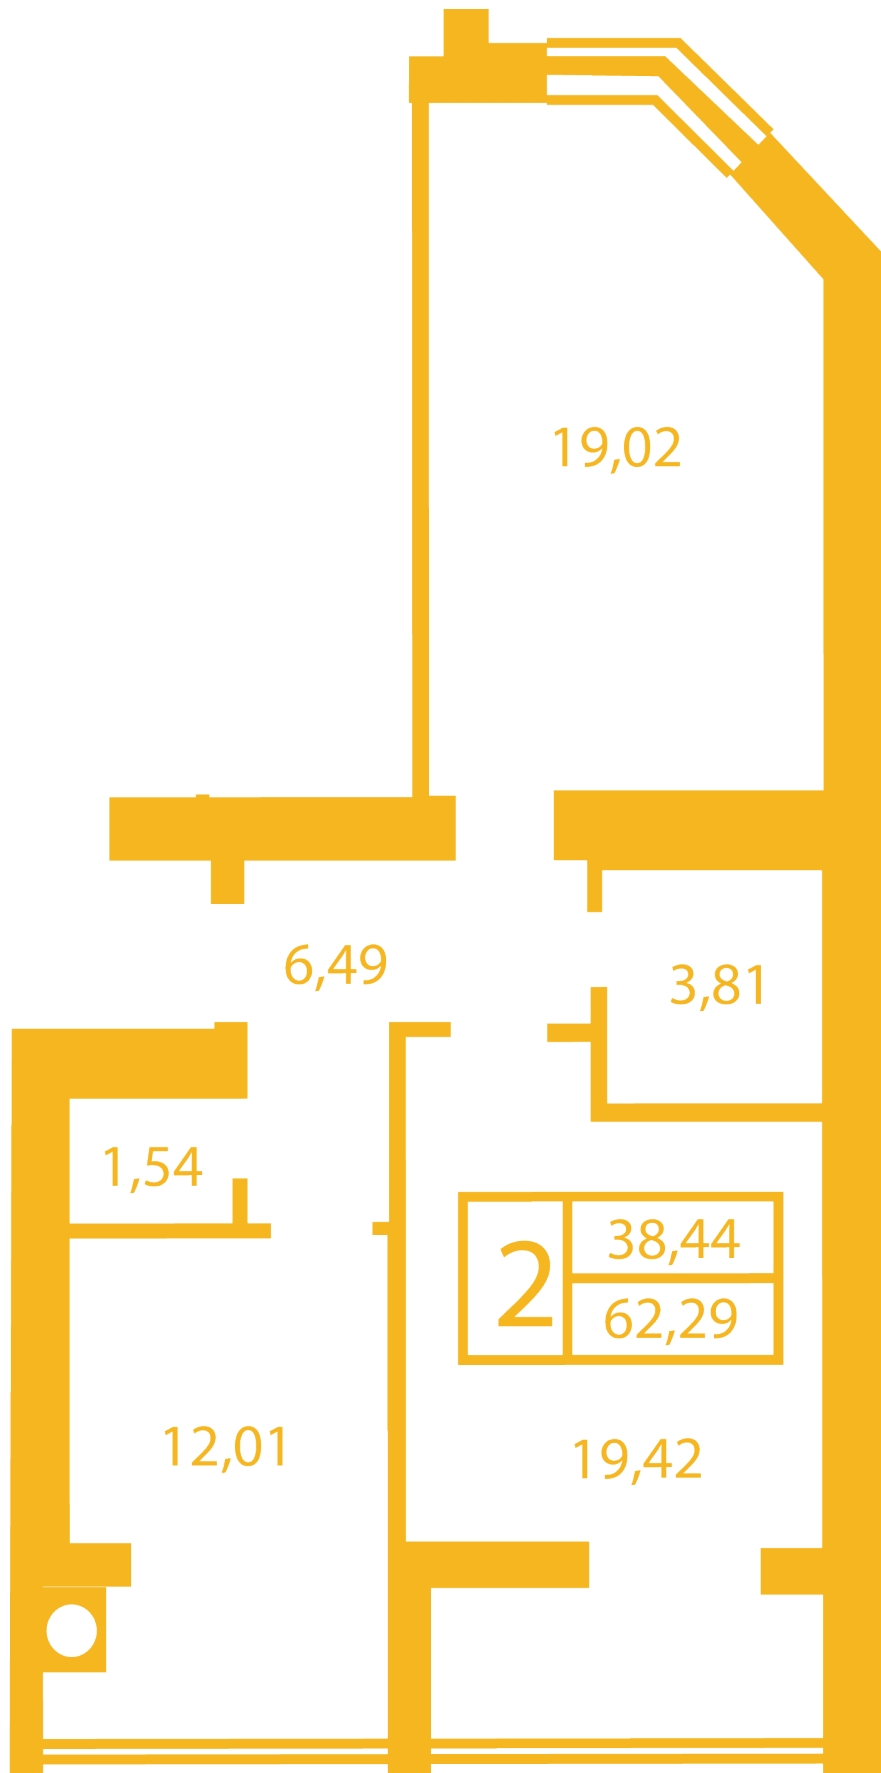

# **RC "SHCHASLYVYI" Petropavlivska Borshchagivka**

**petropavlovka.novabydova.com.ua**  
096 023 03 10

**Plan 2 room apartment in the house on the 14-A,B,V,  
Soborna street — #12**

## **PLAN TYPE: №12**

House 14-A,B,V, Soborna street  
2 roomed, Floor view Floor

### **Characteristics**

Gross area: 62.29 m<sup>2</sup>

Living space: 38.44 m<sup>2</sup>

Kitchen area: 12.01 m<sup>2</sup>