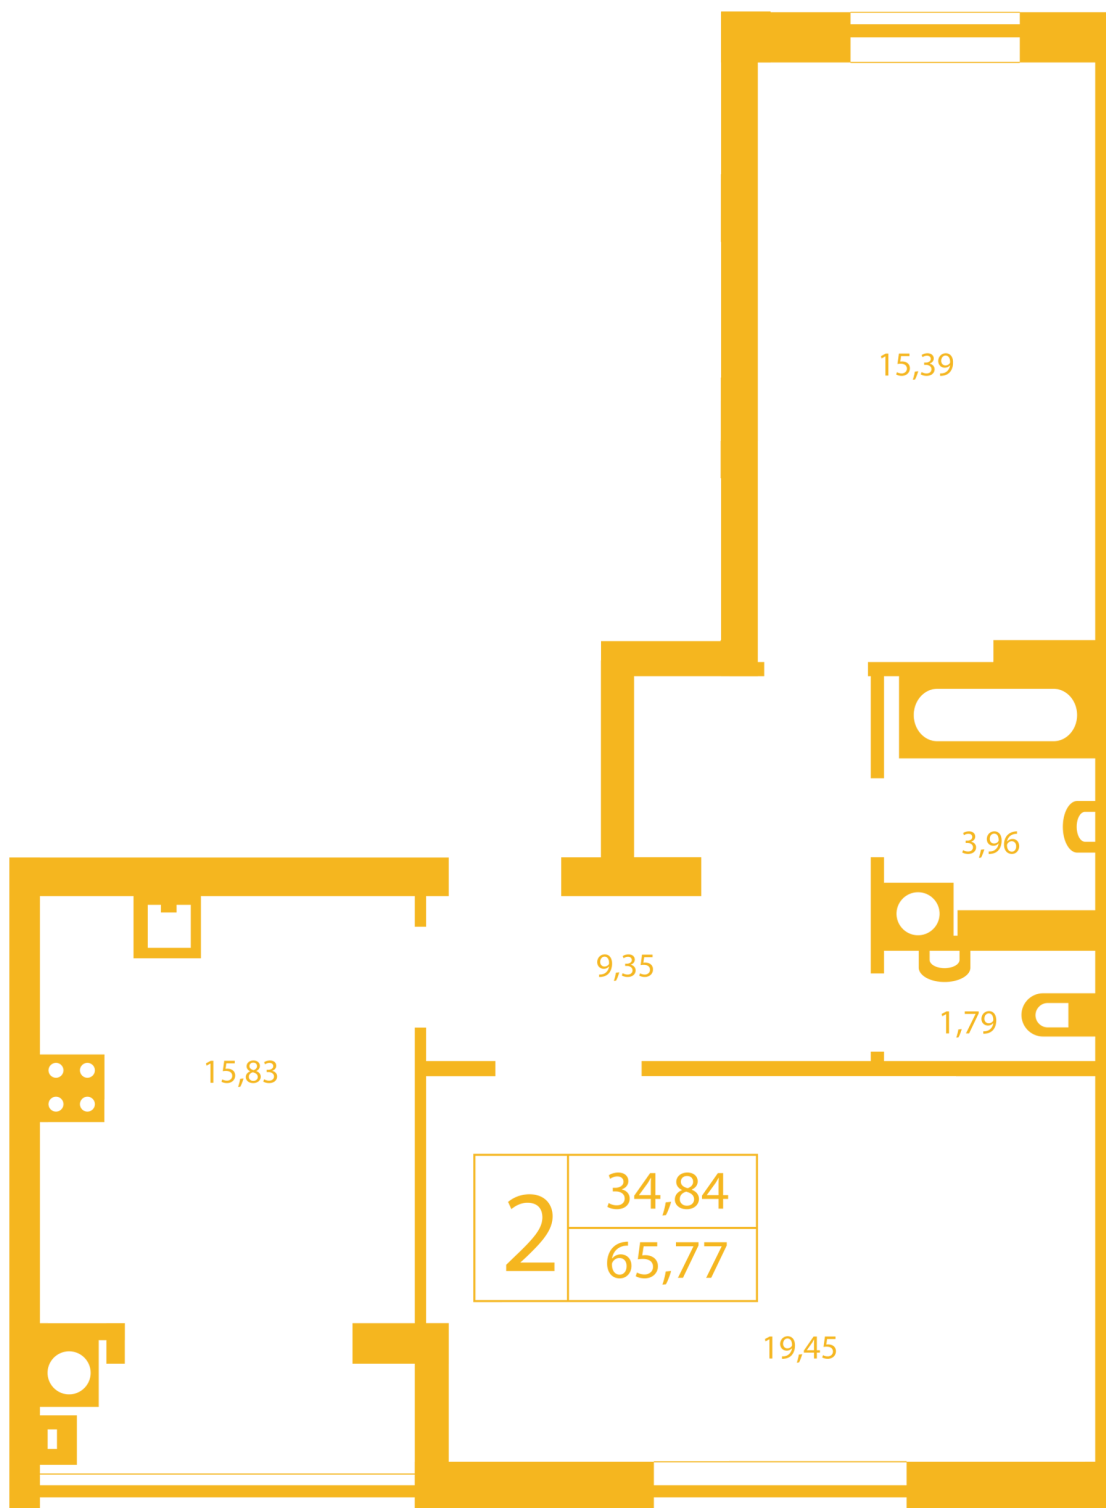

RC “SHCHASLYVYI” Petropavlivska Borshchagivka

petropavlovka.novabydova.com.ua
096 023 03 10

**Plan 2 room apartment in the house on the 20-G,
Oksamitova street — #5**

PLAN TYPE: №5

House 20-G, Oksamitova street

2 roomed, Floor view Floor

Characteristics

Gross area: 65.77 m²

Living space: 34.84 m²

Kitchen area: 15.83 m²