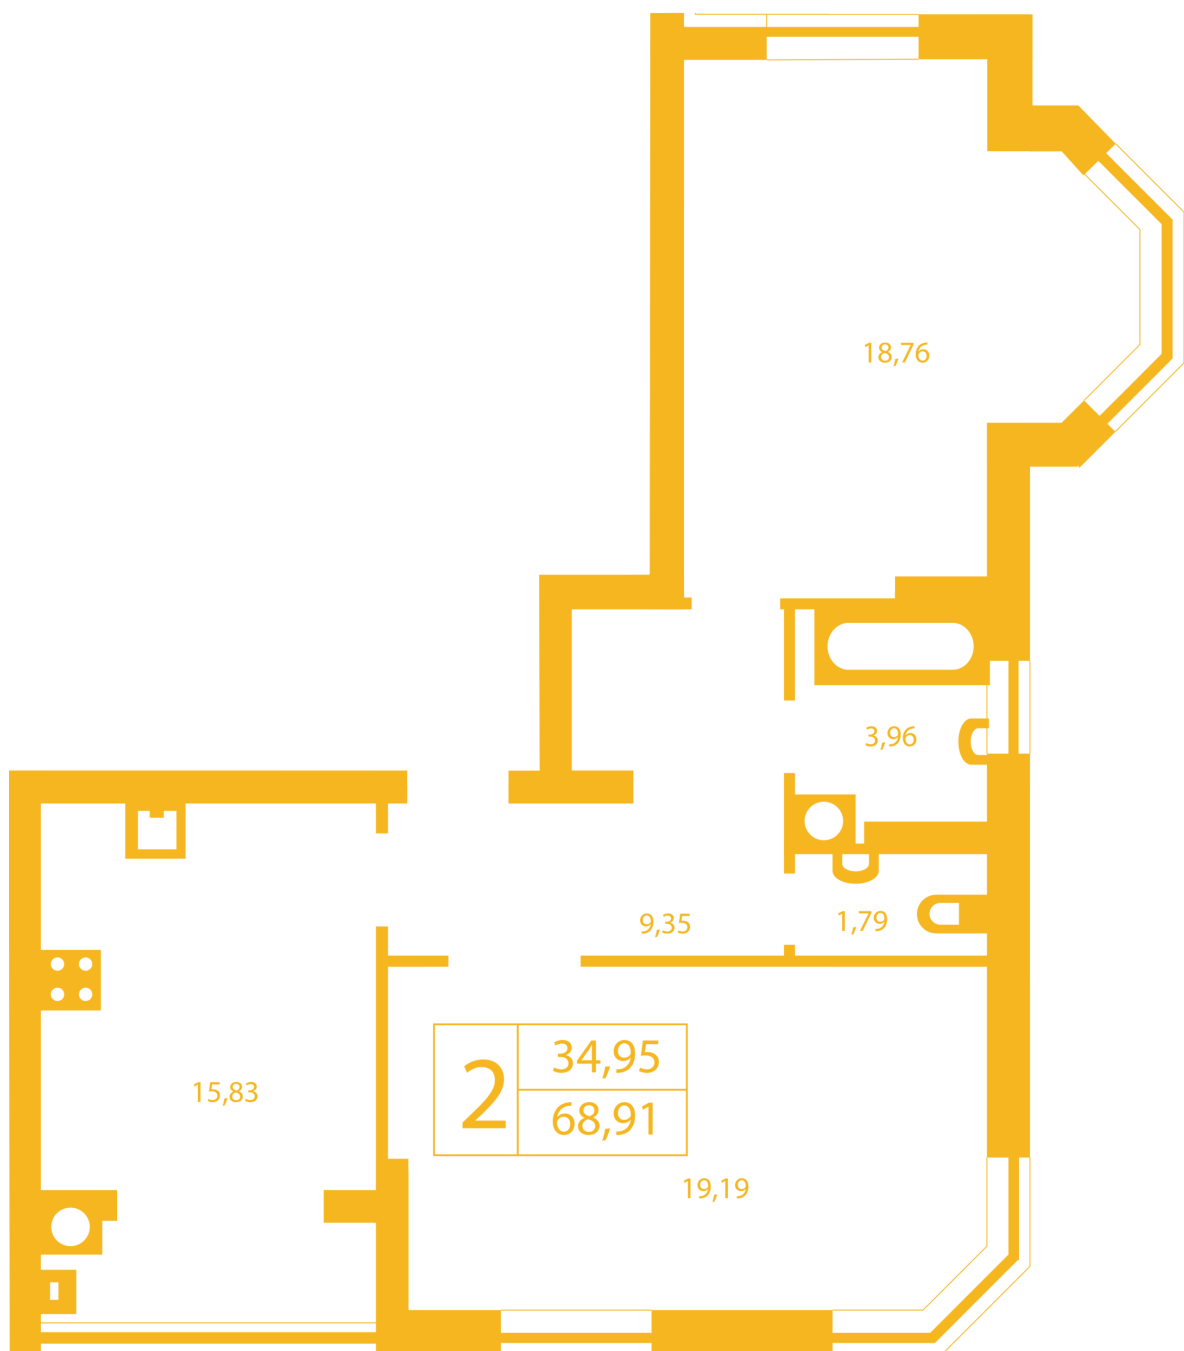

RC "SHCHASLYVYI" Petropavlivska Borshchagivka

petropavlovka.novabydova.com.ua
096 023 03 10

**Plan 2 room apartment in the house on the 20-G,
Oksamitova street — #15**

PLAN TYPE: №15

House 20-G, Oksamitova street
2 roomed, Floor view Floor

Characteristics

Gross area: 37.95 m²
Living space: 68.88 m²
Kitchen area: 15.83 m²