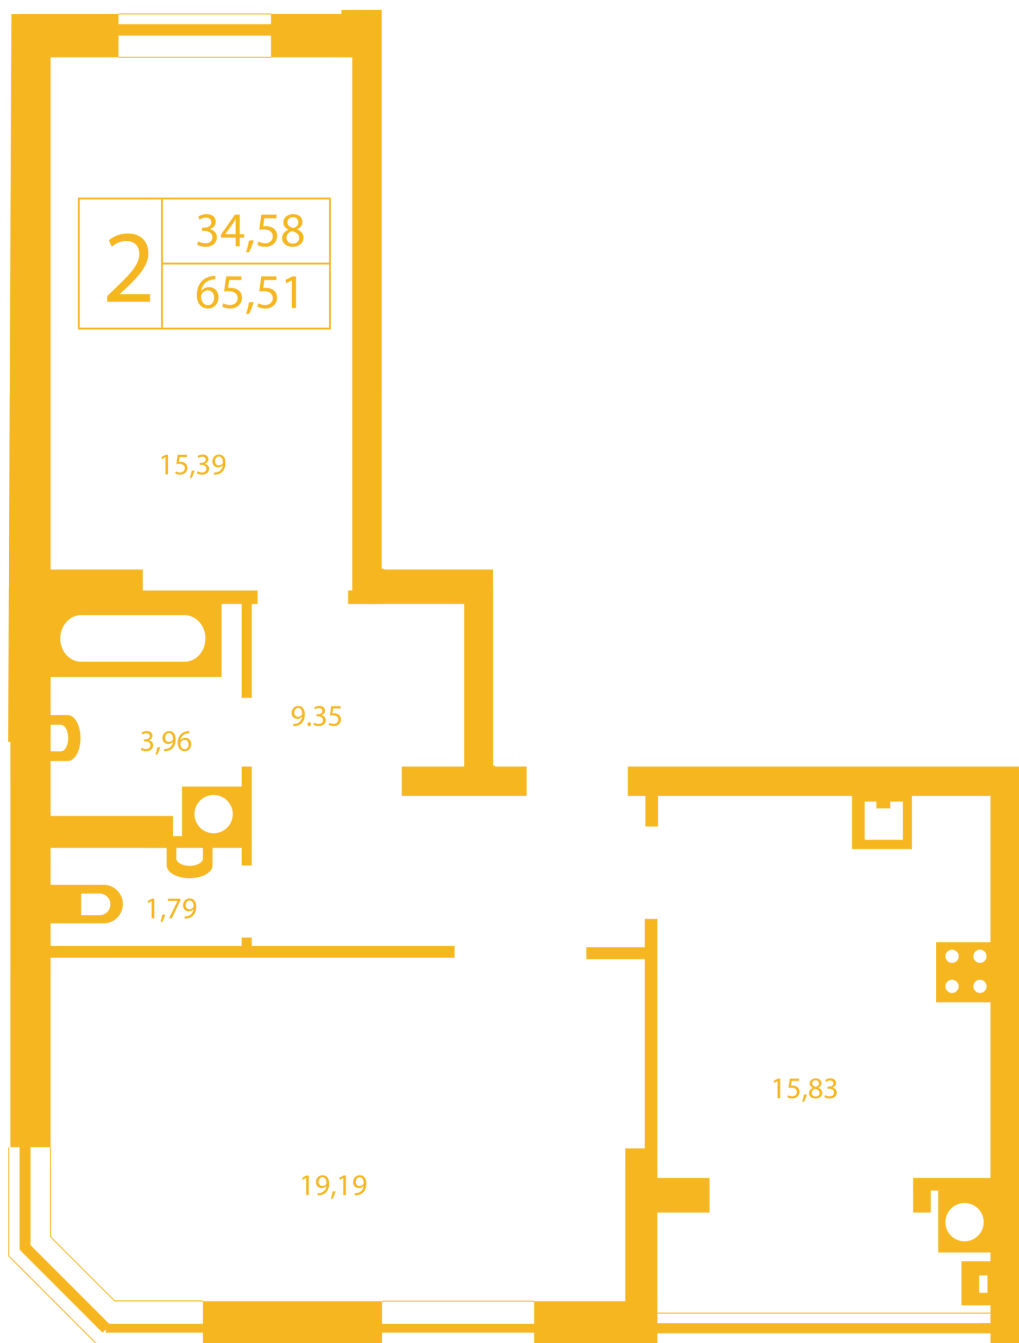

RC "SHCHASLYVYI" Petropavlivska Borshchagivka

petropavlovka.novabydova.com.ua
096 023 03 10

**Plan 2 room apartment in the house on the 20-G,
Oksamitova street — #11**

PLAN TYPE: №11

House 20-G, Oksamitova street
2 roomed, Floor view Floor

Characteristics

Gross area: 65.51 m²
Living space: 34.58 m²
Kitchen area: 15.83 m²