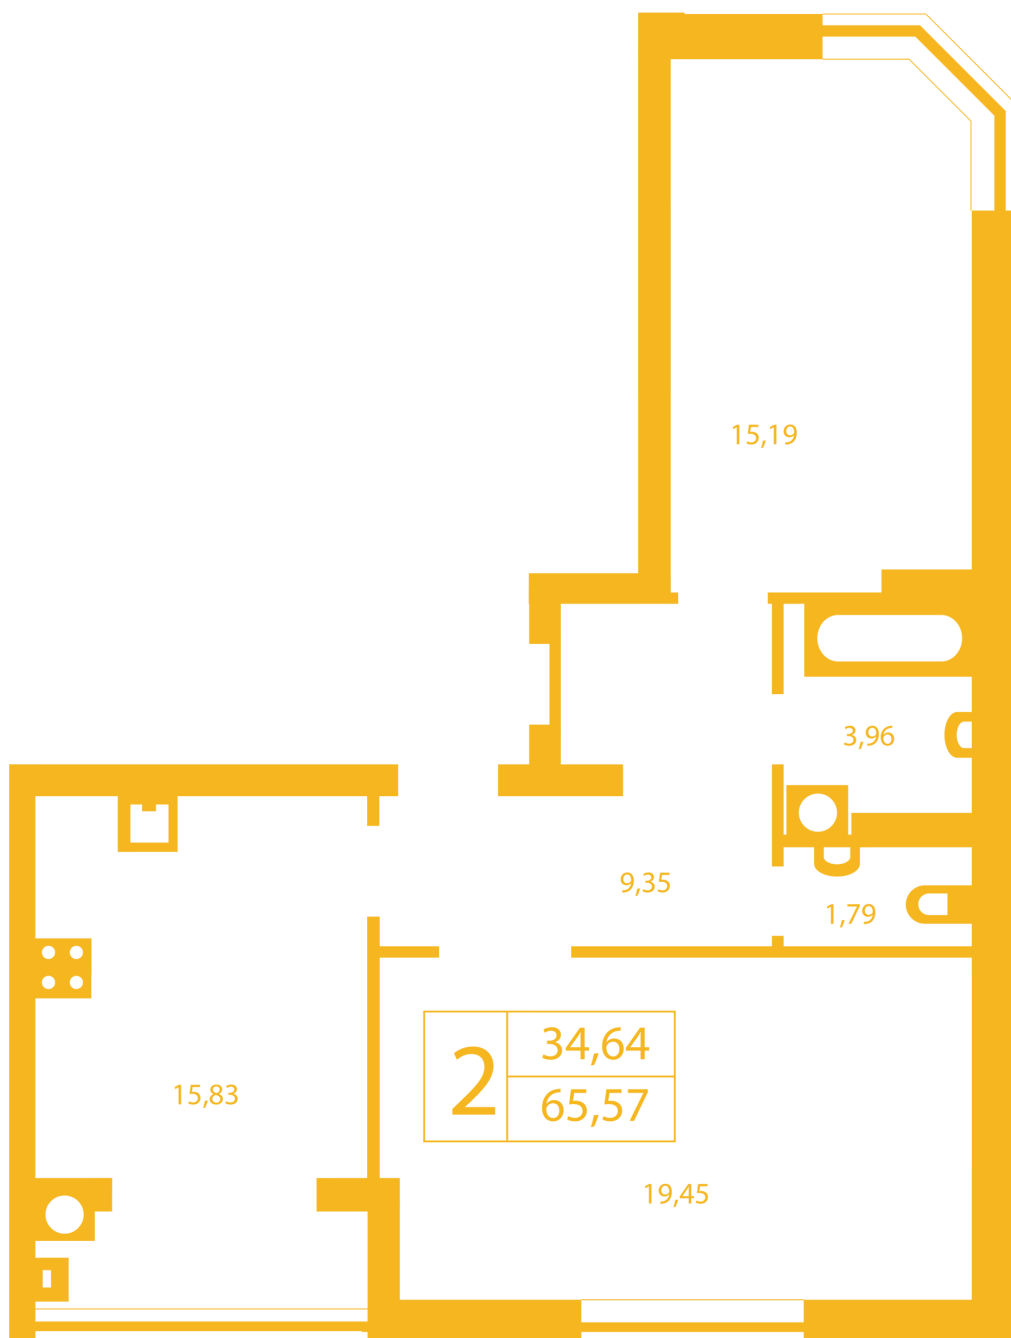

RC "SHCHASLYVYI" Petropavlivska Borshchagivka

petropavlovka.novabydova.com.ua
096 023 03 10

**Plan 2 room apartment in the house on the 20-G,
Oksamitova street — #10**

PLAN TYPE: №10

House 20-G, Oksamitova street
2 roomed, Floor view Floor

Characteristics

Gross area: 65.57 m²
Living space: 34.64 m²
Kitchen area: 15.83 m²