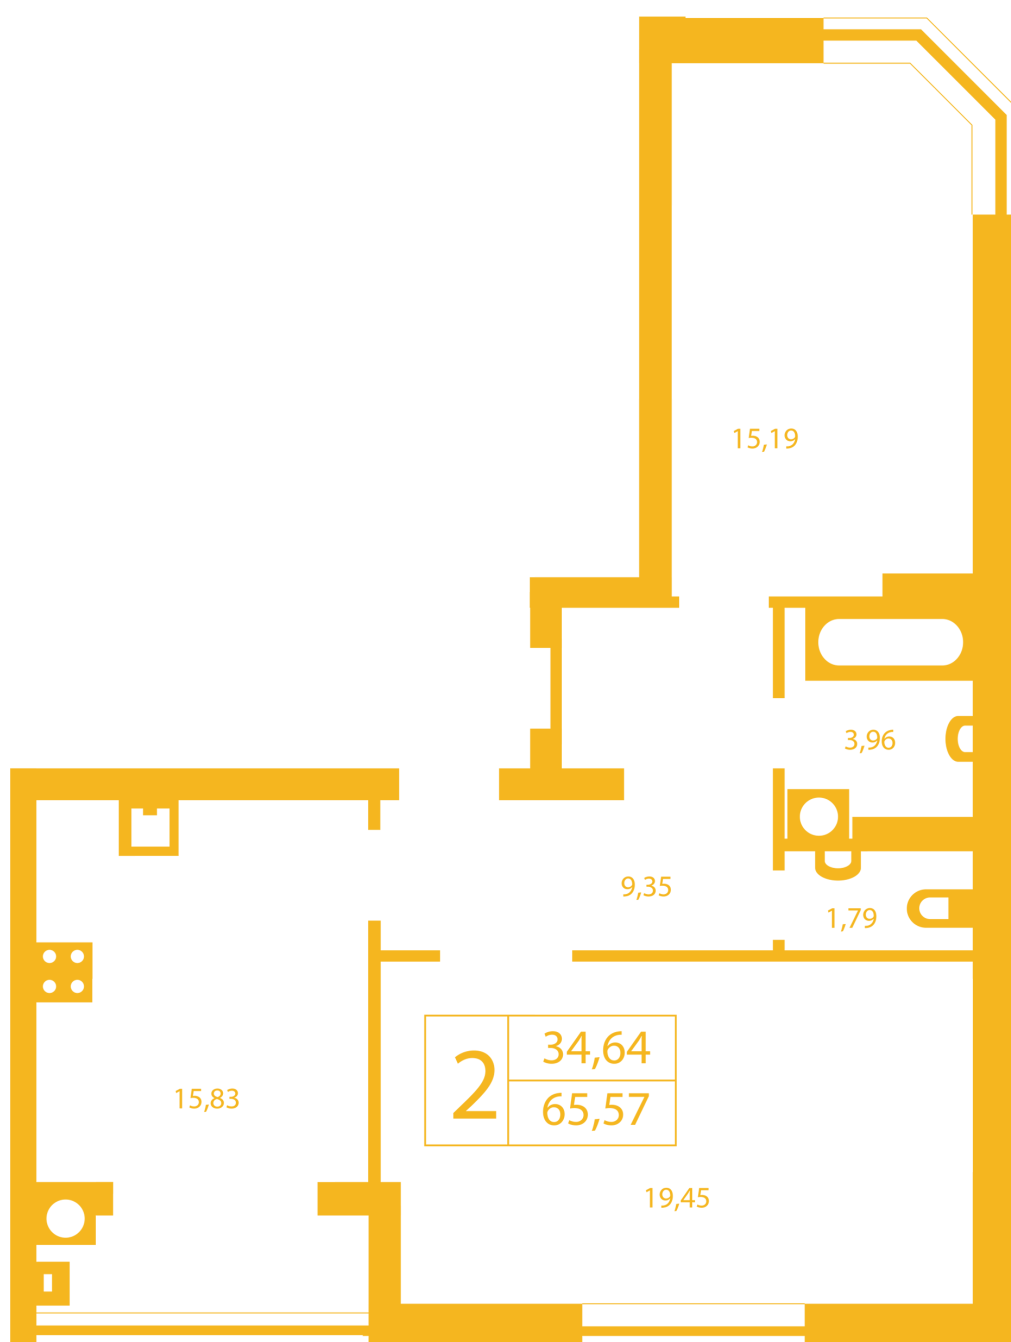

RC "SHCHASLYVYI" Petropavlivska Borshchagivka

petropavlovka.novabydova.com.ua
096 023 03 10

**Plan 2 room apartment in the house on the 20-G,
Oksamitova street — #10**

PLAN TYPE: №10

House 20-G, Oksamitova street
2 roomed, Floor view Floor

Characteristics

Gross area: 65.57 m²

Living space: 34.64 m²

Kitchen area: 15.83 m²