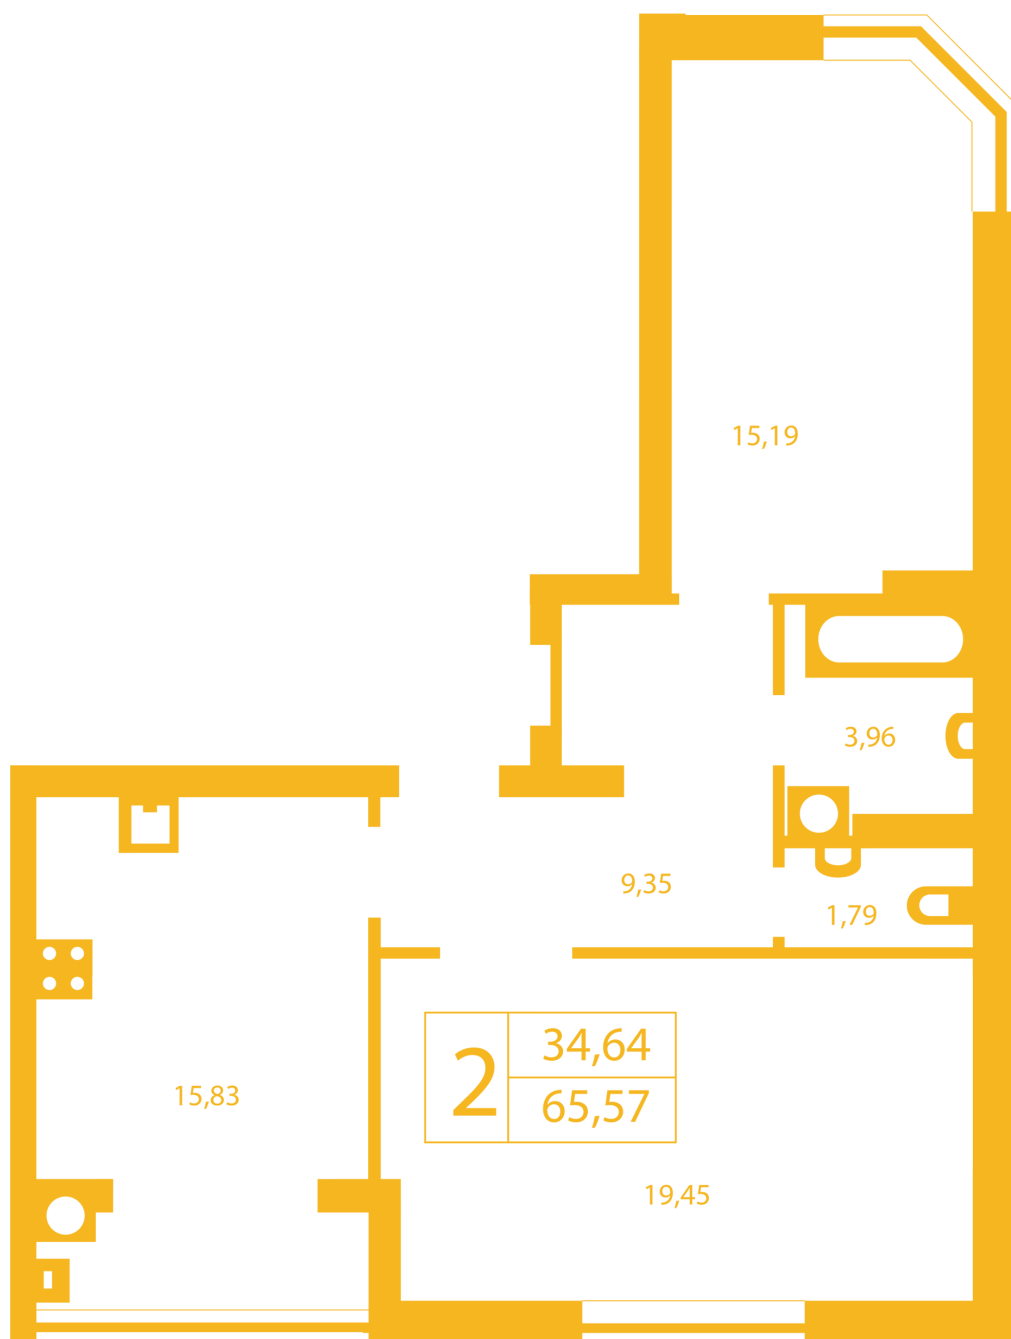

RC “SHCHASLYVYI” Petropavlivska Borshchagivka

petropavlovka.novabydova.com.ua

067 663 94 97

044 499 26 22

**Plan 2 room apartment in the house on the 20-G,
Oksamitova street — #10**

PLAN TYPE: №10

House 20-G, Oksamitova street
2 roomed, Floor view Floor

Characteristics

Gross area: 65.57 m²
Living space: 34.64 m²
Kitchen area: 15.83 m²