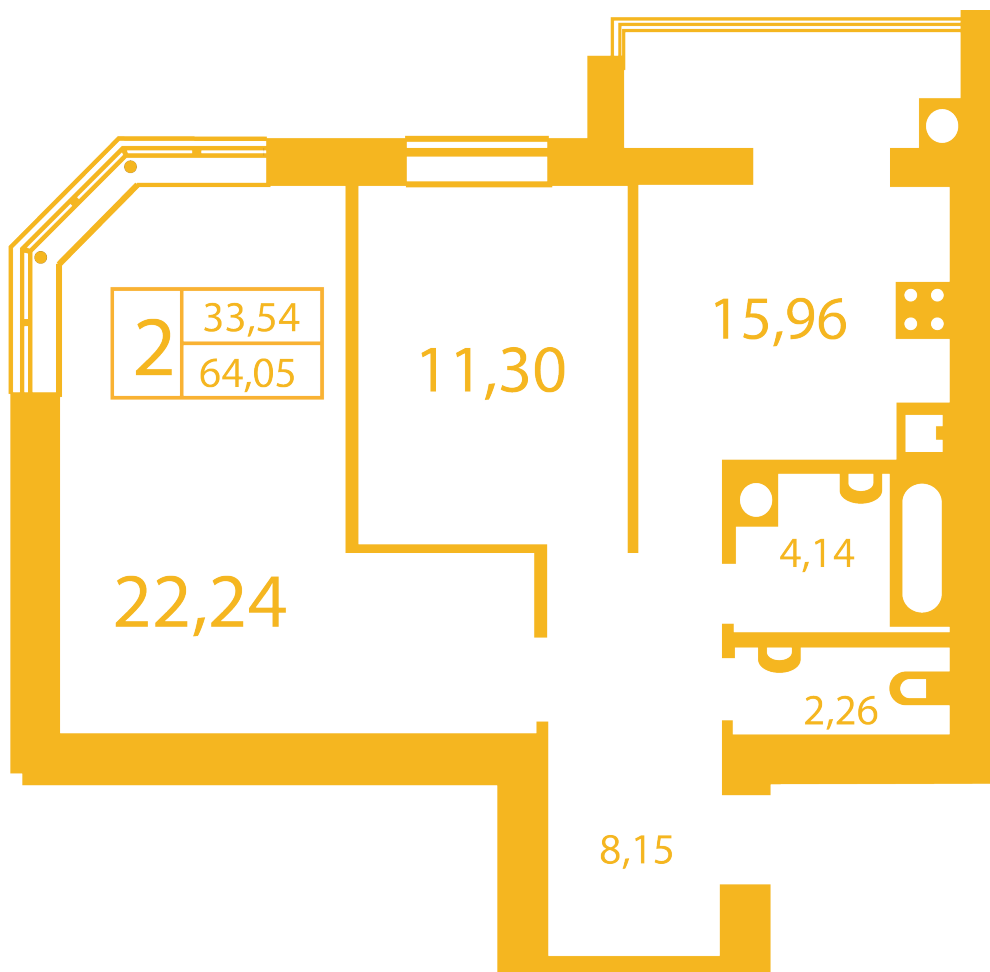

# RC "SHCHASLYVYI" Petropavlivska Borshchagivka

petropavlovka.novabydova.com.ua  
096 023 03 10

**Plan 2 room apartment in the house on the 20-A,B,  
Oksamitova street — #8**

**PLAN TYPE: №8**

House 20-A,B, Oksamitova street  
2 roomed, Floor view Floor

## **Characteristics**

Gross area: 64.05 m<sup>2</sup>

Living space: 33.54 m<sup>2</sup>

Kitchen area: 15.96 m<sup>2</sup>