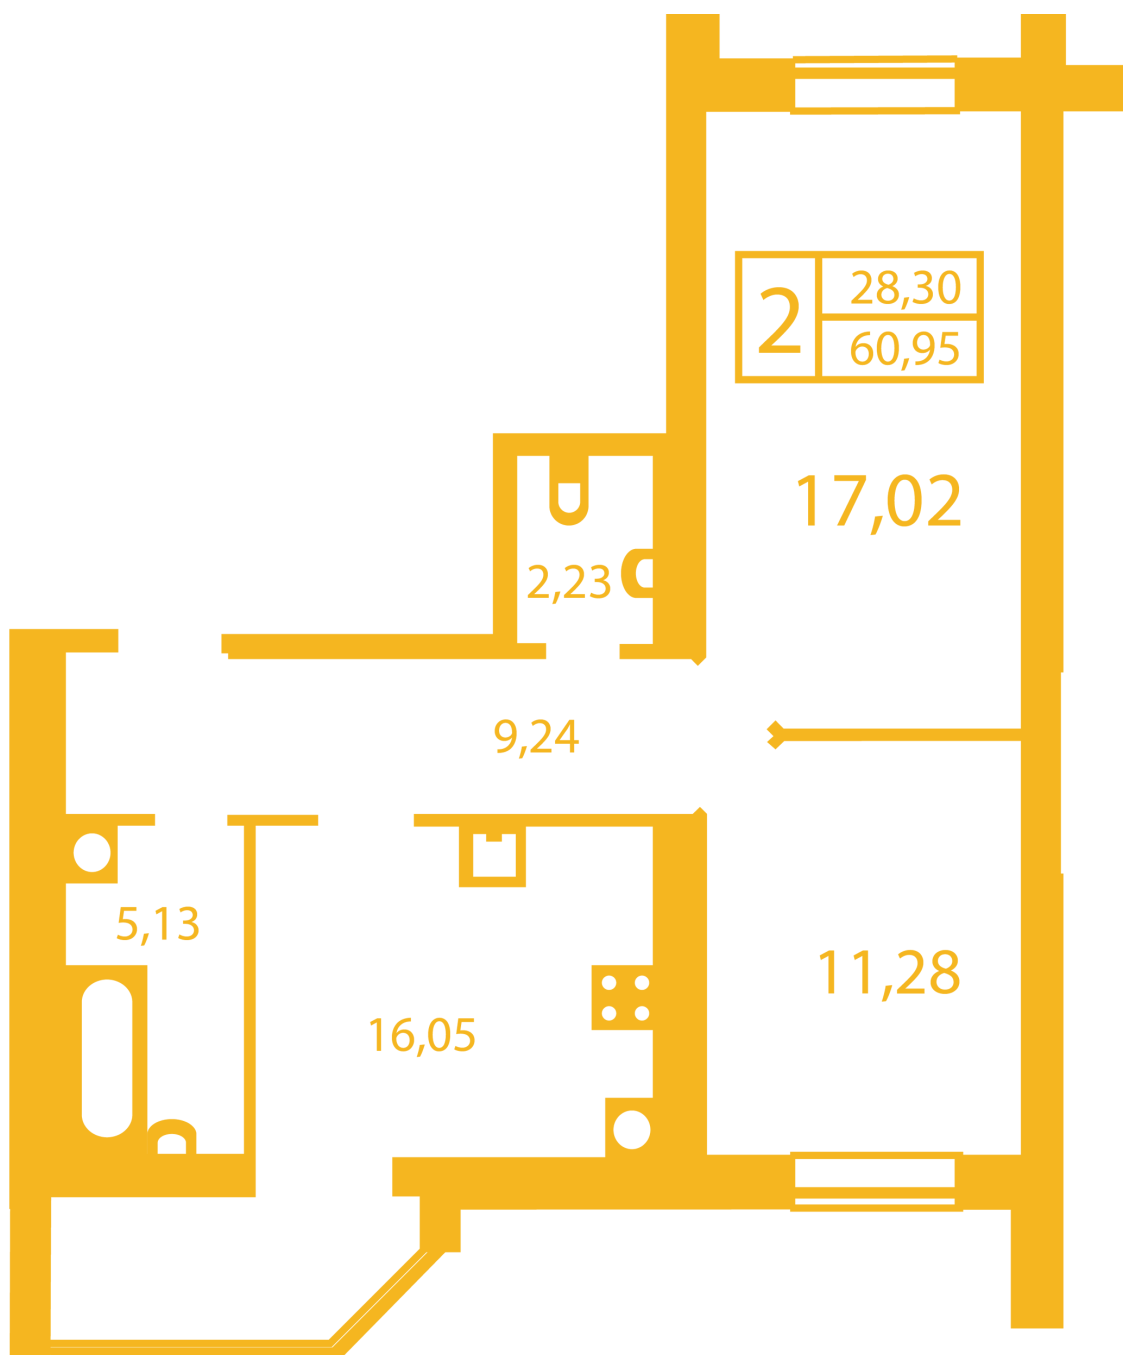

RC "SHCHASLYVYI" Petropavlivska Borshchagivka

petropavlovka.novabydova.com.ua
096 023 03 10

**Plan 2 room apartment in the house on the 20-A,B,
Oksamitova street — #5**

PLAN TYPE: №5

House 20-A,B, Oksamitova street
2 roomed, Floor view Floor

Characteristics

Gross area: 60.95 m²
Living space: 28.3 m²
Kitchen area: 16.05 m²