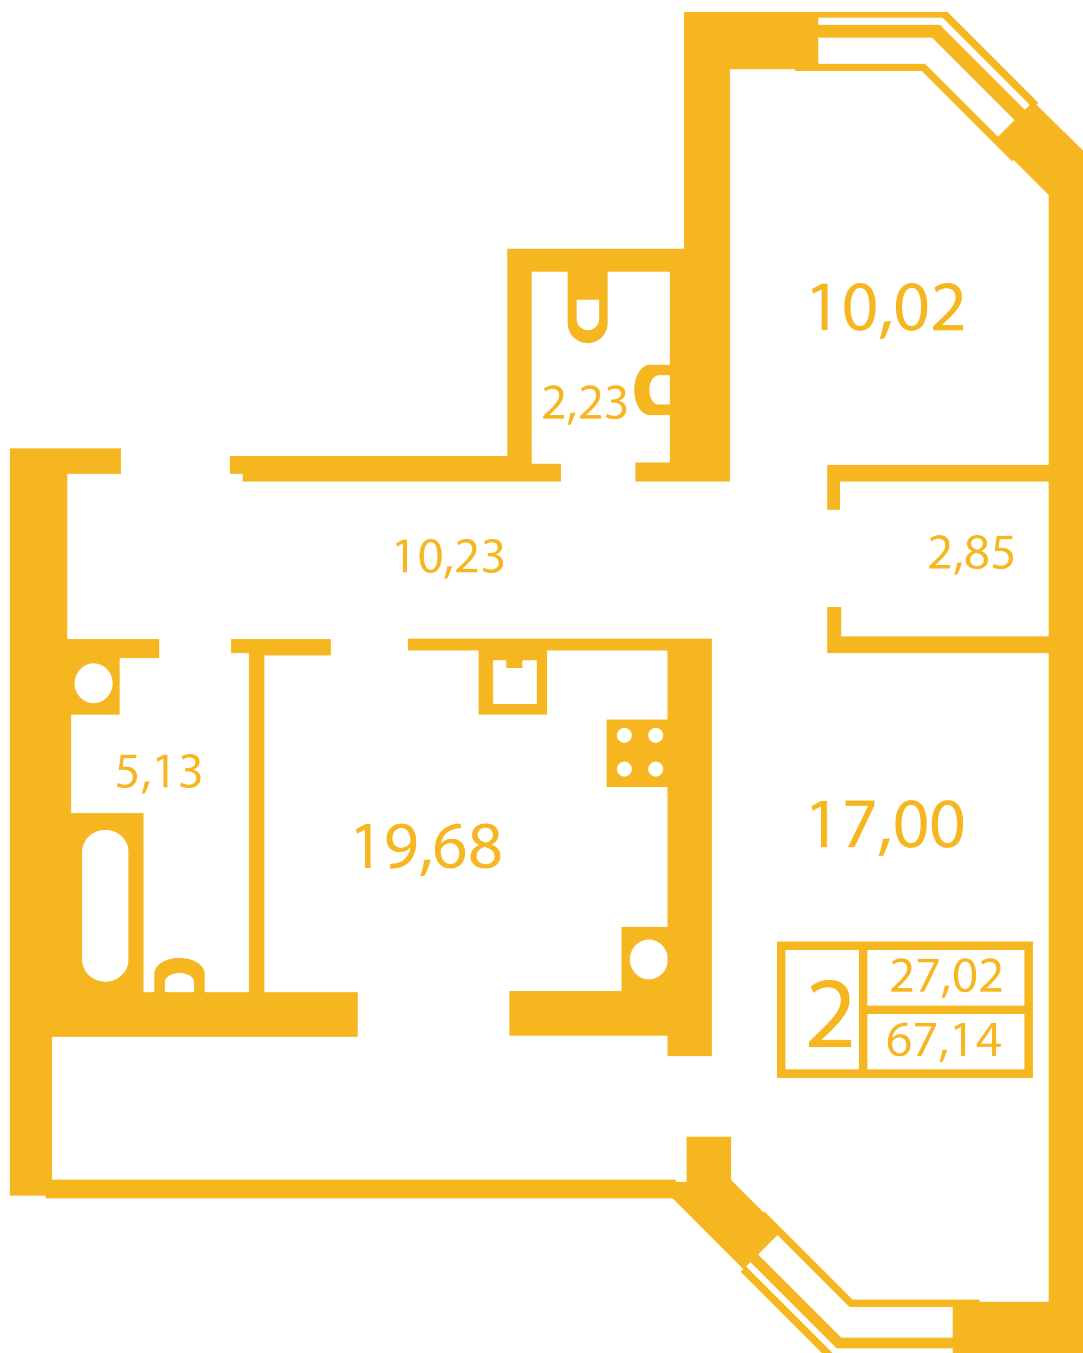

RC "SHCHASLYVYI" Petropavlivska Borshchagivka

petropavlovka.novabydova.com.ua
096 023 03 10

**Plan 2 room apartment in the house on the 20-A,B,
Oksamitova street — #20**

PLAN TYPE: №20

House 20-A,B, Oksamitova street
2 roomed, Floor view Floor

Characteristics

Gross area: 67.14 m²
Living space: 27.02 m²
Kitchen area: 19.68 m²