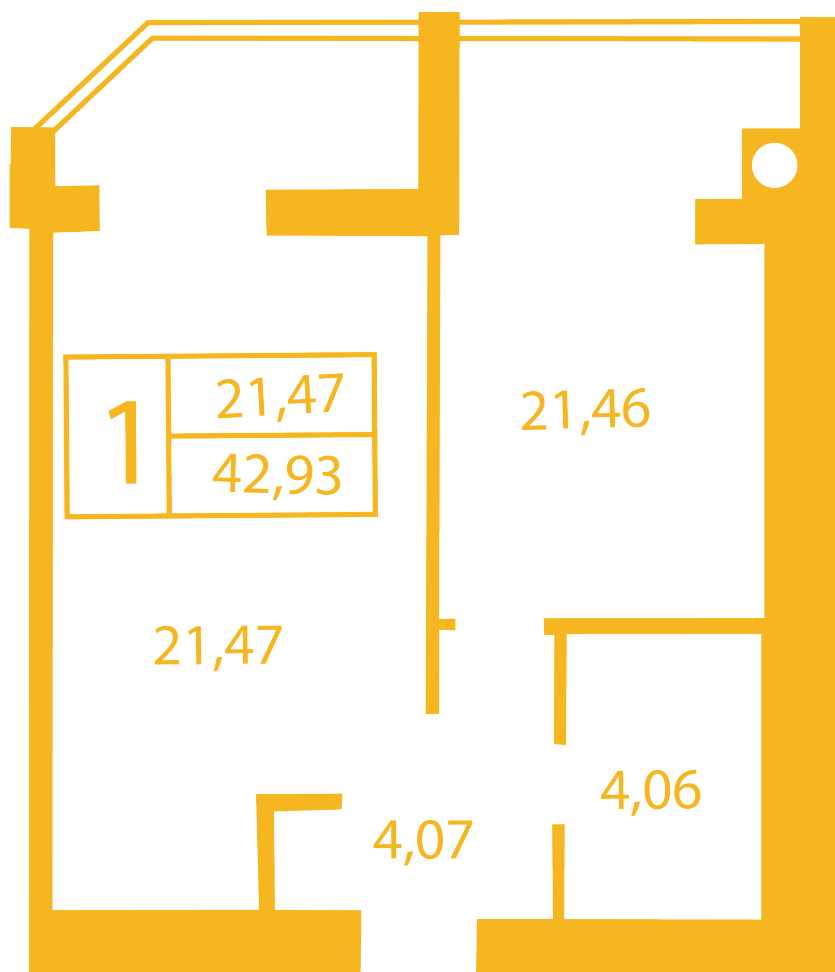

## Plan 1 room apartment in the house on the 14-A,B,V, Soborna street — #6

### PLAN TYPE: №6

House 14-A,B,V, Soborna street  
1 roomed, Floor view Floor

## **Characteristics**

Gross area: 43.68 m<sup>2</sup>

Living space: 21.47 m<sup>2</sup>

Kitchen area: 13.76 m<sup>2</sup>