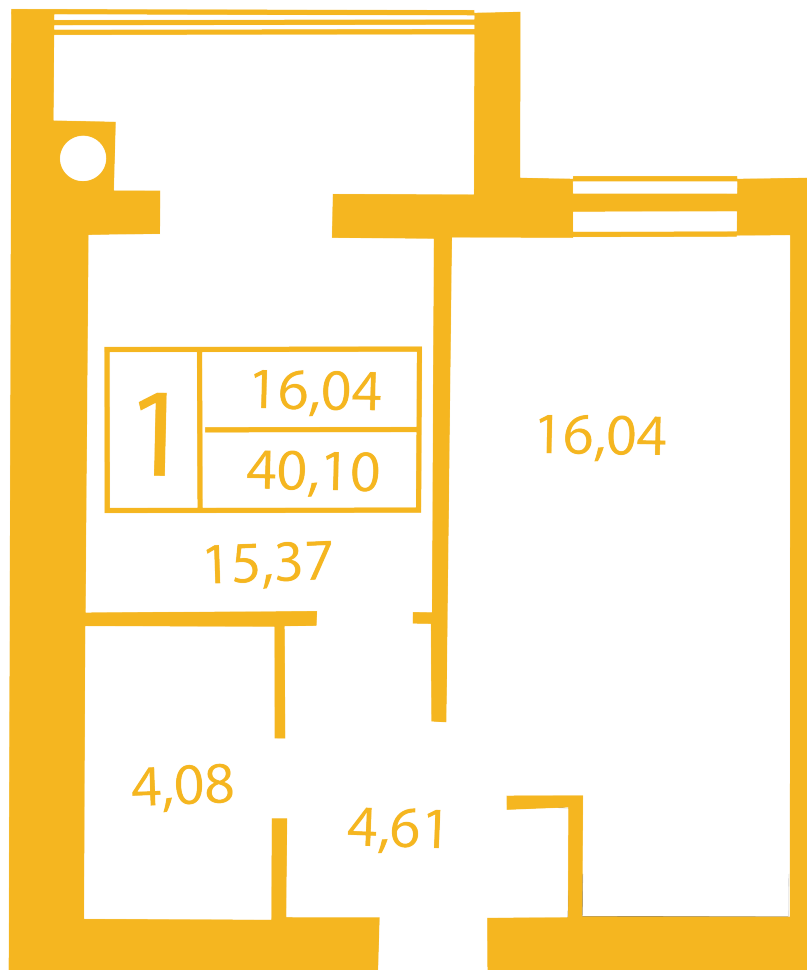

RC "SHCHASLYVYI" Petropavlivska Borshchagivka

petropavlovka.novabydova.com.ua
096 023 03 10

Plan 1 room apartment in the house on the 14-A,B,V, Soborna street — #3

PLAN TYPE: №3

House 14-A,B,V, Soborna street
1 roomed, Floor view Floor

Characteristics

Gross area: 40.1 m²

Living space: 16.04 m²

Kitchen area: 15.37 m²