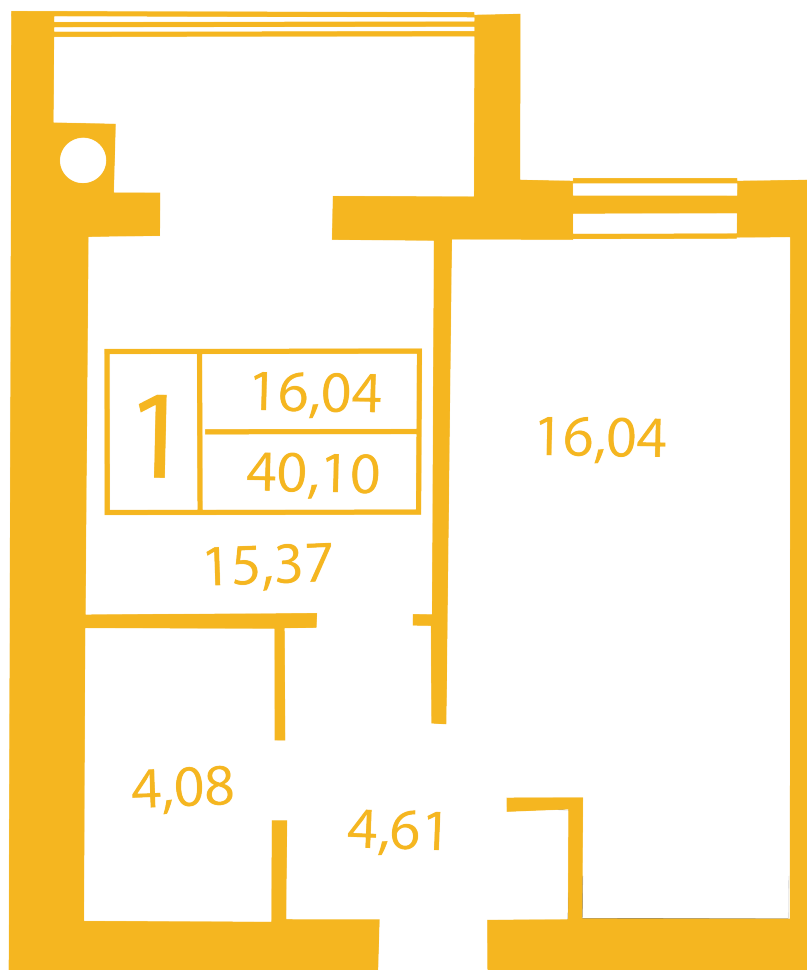

RC "SHCHASLYVYI" Petropavlivska Borshchagivka

petropavlovka.novabydova.com.ua
096 023 03 10

Plan 1 room apartment in the house on the 14-A,B,V, Soborna street — #3

PLAN TYPE: №3

House 14-A,B,V, Soborna street
1 roomed, Floor view Floor

Characteristics

Gross area: 40.1 m²

Living space: 16.04 m²

Kitchen area: 15.37 m²