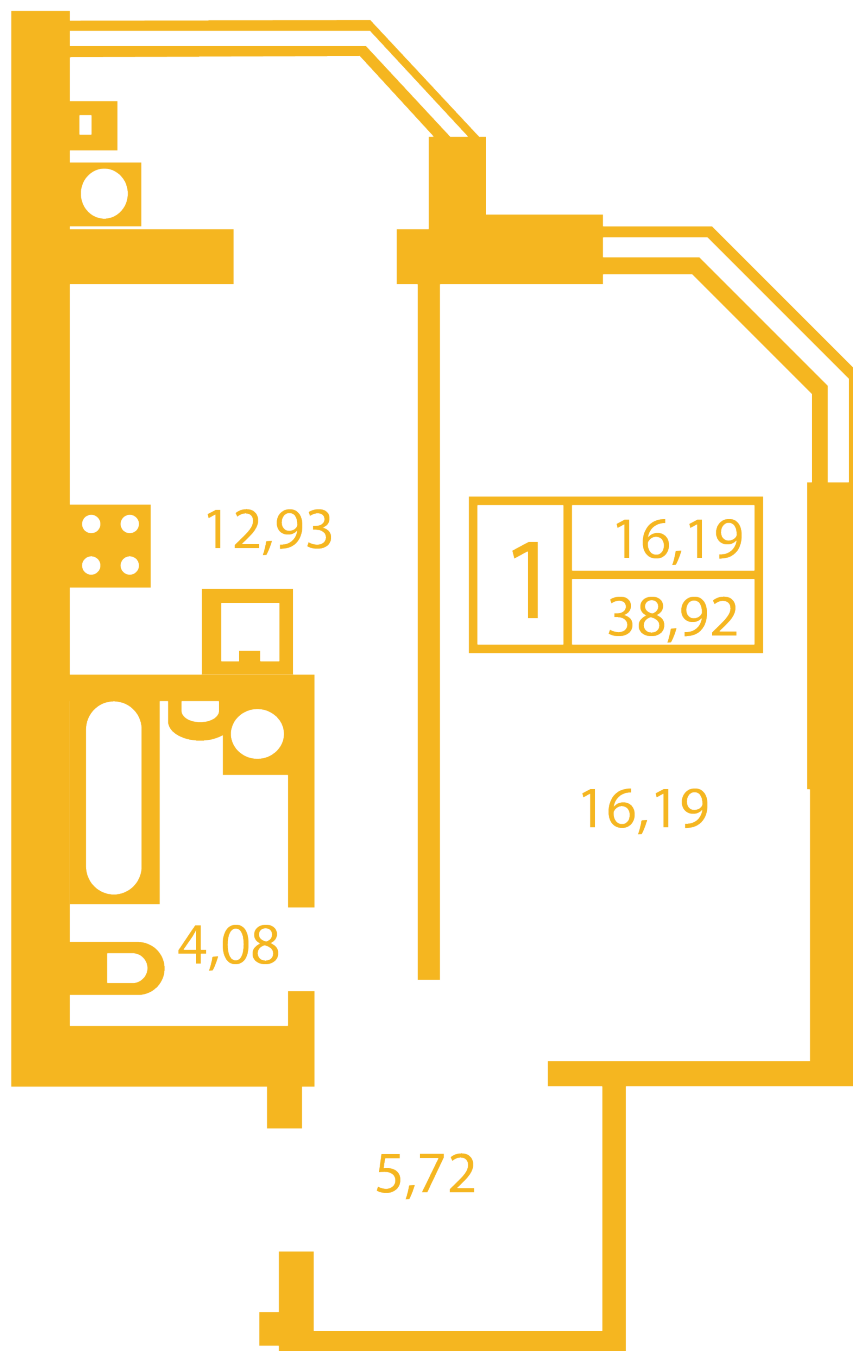

RC "SHCHASLYVYI" Petropavlivska Borshchagivka

petropavlovka.novabydova.com.ua
096 023 03 10

**Plan 1 room apartment in the house on the 20-V,
Oksamitova street — #29**

PLAN TYPE: №29

House 20-V, Oksamitova street
1 roomed, Floor view Floor

Characteristics

Gross area: 38.92 m²
Living space: 16.19 m²
Kitchen area: 12.93 m²