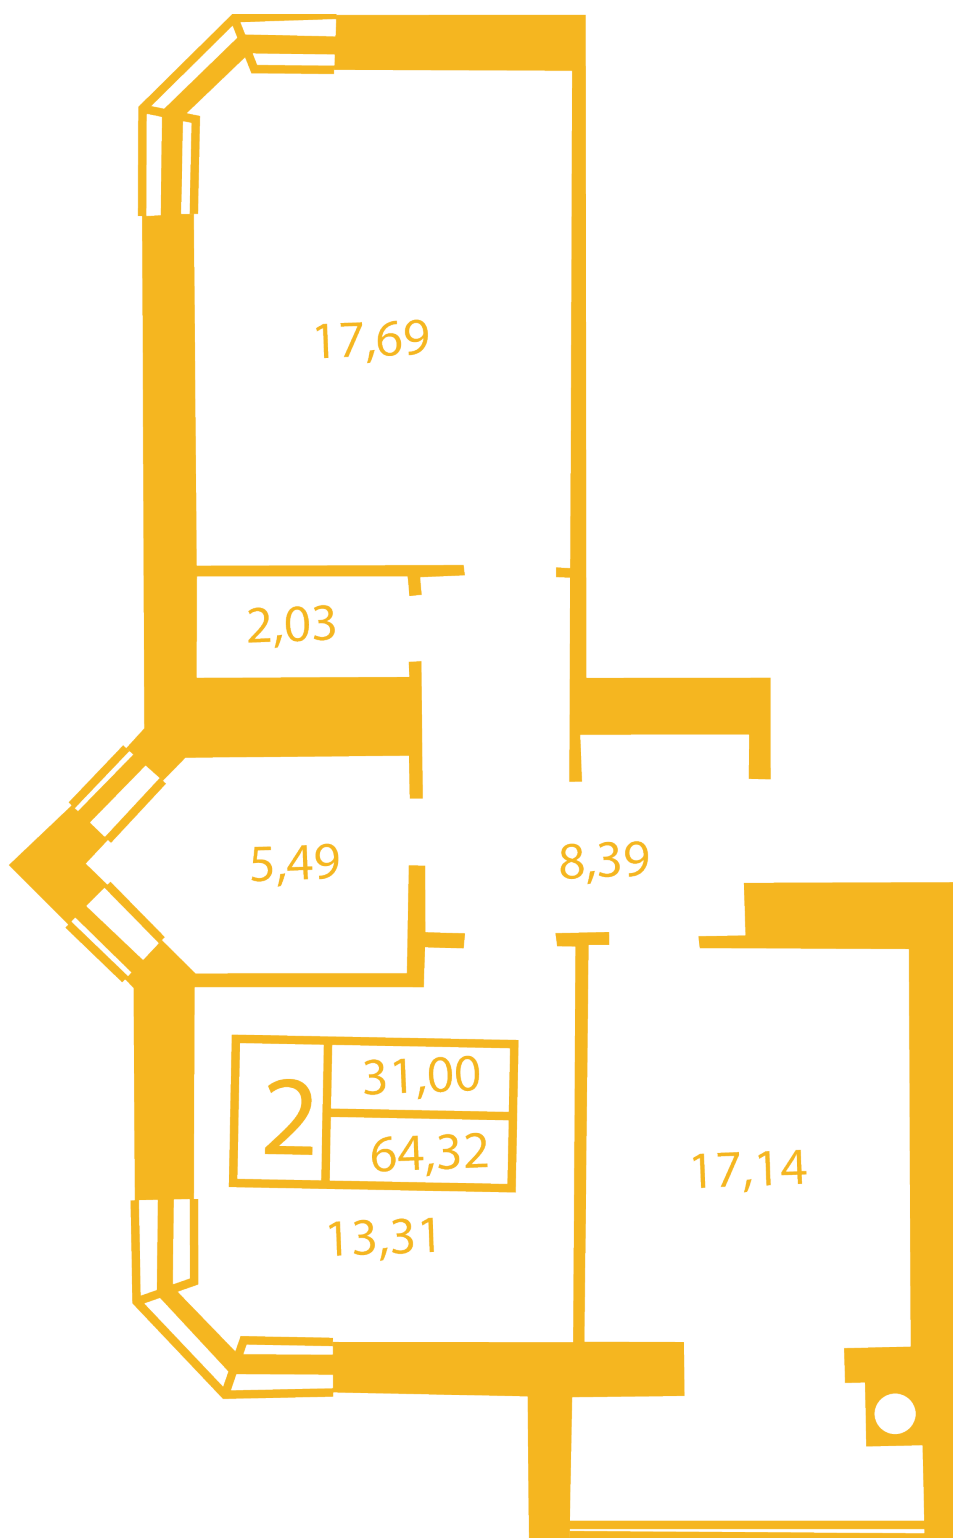

# **RC “SHCHASLYVYI” Petropavlivska Borshchagivka**

**petropavlovka.novabydova.com.ua**  
096 023 03 10

**Plan 1 room apartment in the house on the 14-A,B,V,  
Soborna street — #1**

**PLAN TYPE: №1**

House 14-A,B,V, Soborna street

1 roomed, Floor view Floor

## **Characteristics**

Gross area: 64.32 m<sup>2</sup>

Living space: 31 m<sup>2</sup>

Kitchen area: 17.41 m<sup>2</sup>