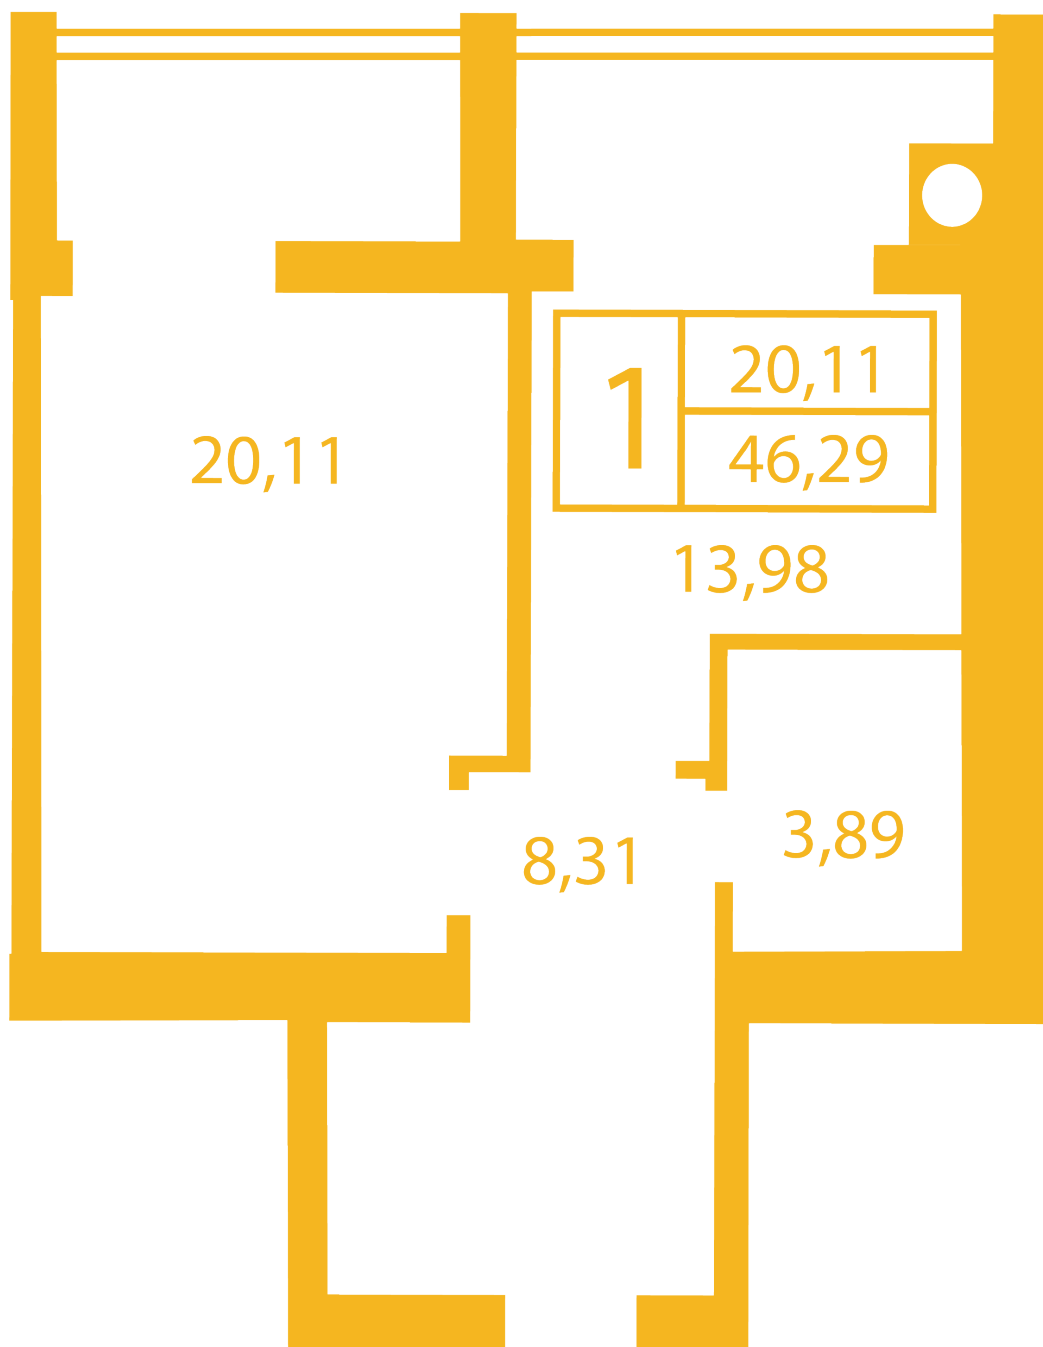

RC "SHCHASLYVYI" Petropavlivska Borshchagivka

petropavlovka.novabydova.com.ua
096 023 03 10

**Plan 1 room apartment in the house on the 14-A,B,V,
Soborna street — #19**

PLAN TYPE: №19

House 14-A,B,V, Soborna street
1 roomed, Floor view Floor

Characteristics

Gross area: 46.29 m²
Living space: 20.11 m²
Kitchen area: 13.98 m²