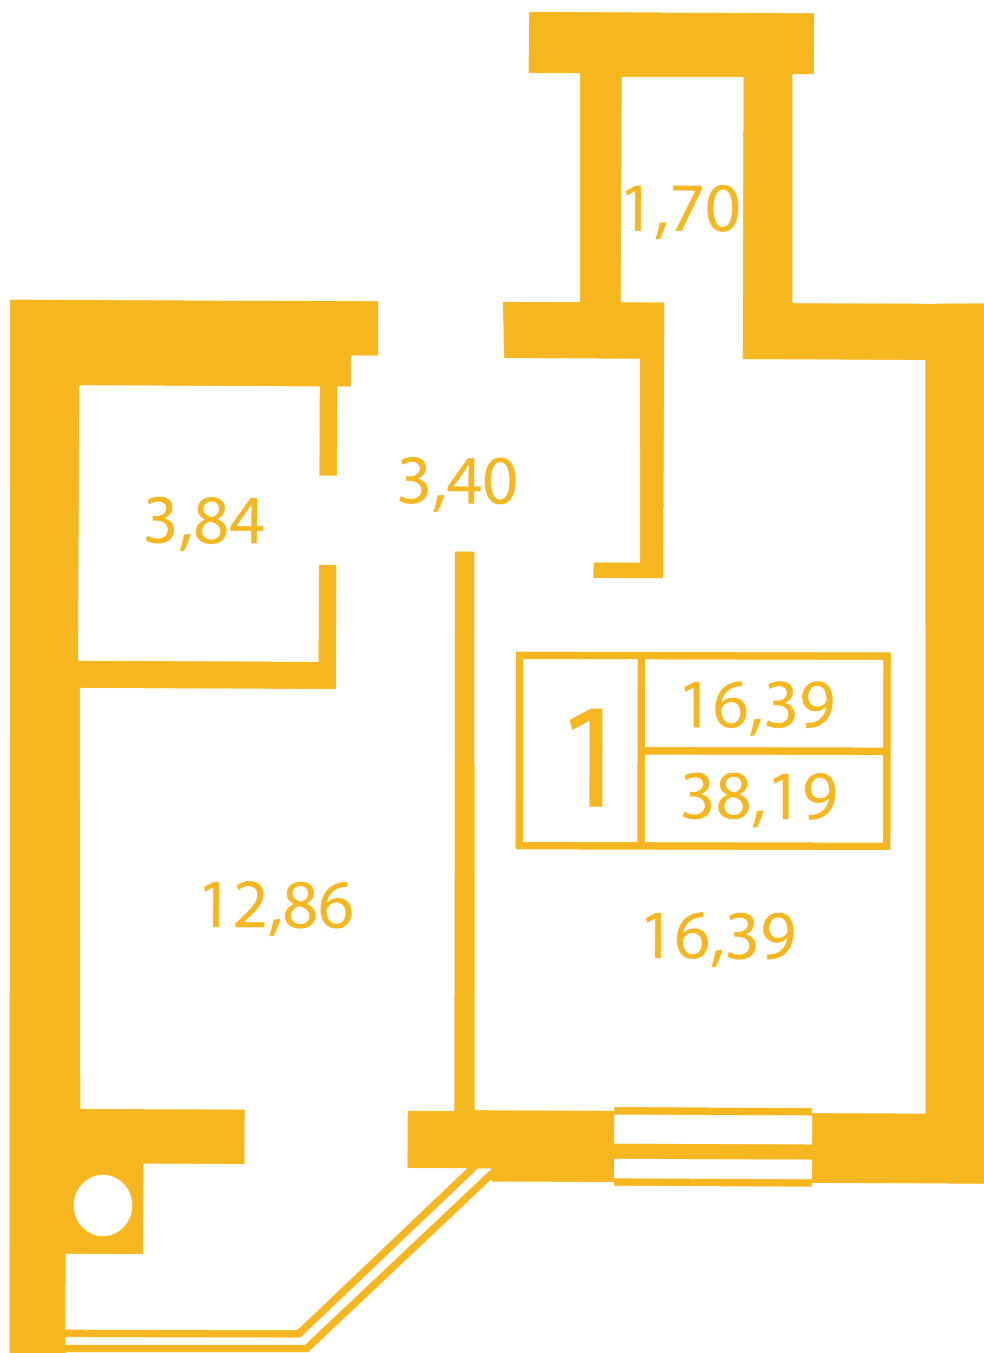

RC "SHCHASLYVYI" Petropavlivska Borshchagivka

petropavlovka.novabydova.com.ua
096 023 03 10

**Plan 1 room apartment in the house on the 14-A,B,V,
Soborna street — #17**

PLAN TYPE: №17

House 14-A,B,V, Soborna street
1 roomed, Floor view Floor

Characteristics

Gross area: 38.19 m²
Living space: 16.39 m²
Kitchen area: 12.86 m²