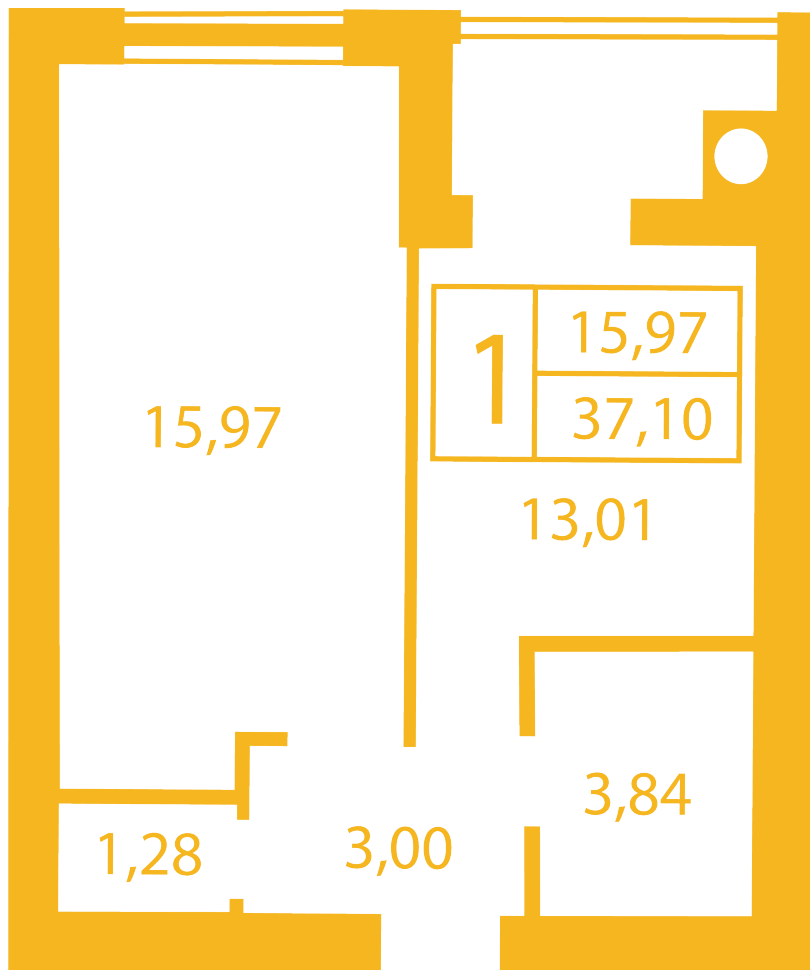

RC "SHCHASLYVYI" Petropavlivska Borshchagivka

petropavlovka.novabydova.com.ua
096 023 03 10

Plan 1 room apartment in the house on the 14-A,B,V, Soborna street — #15

PLAN TYPE: №15

House 14-A,B,V, Soborna street
1 roomed, Floor view Floor

Characteristics

Gross area: 37.1 m²

Living space: 15.97 m²

Kitchen area: 13.01 m²