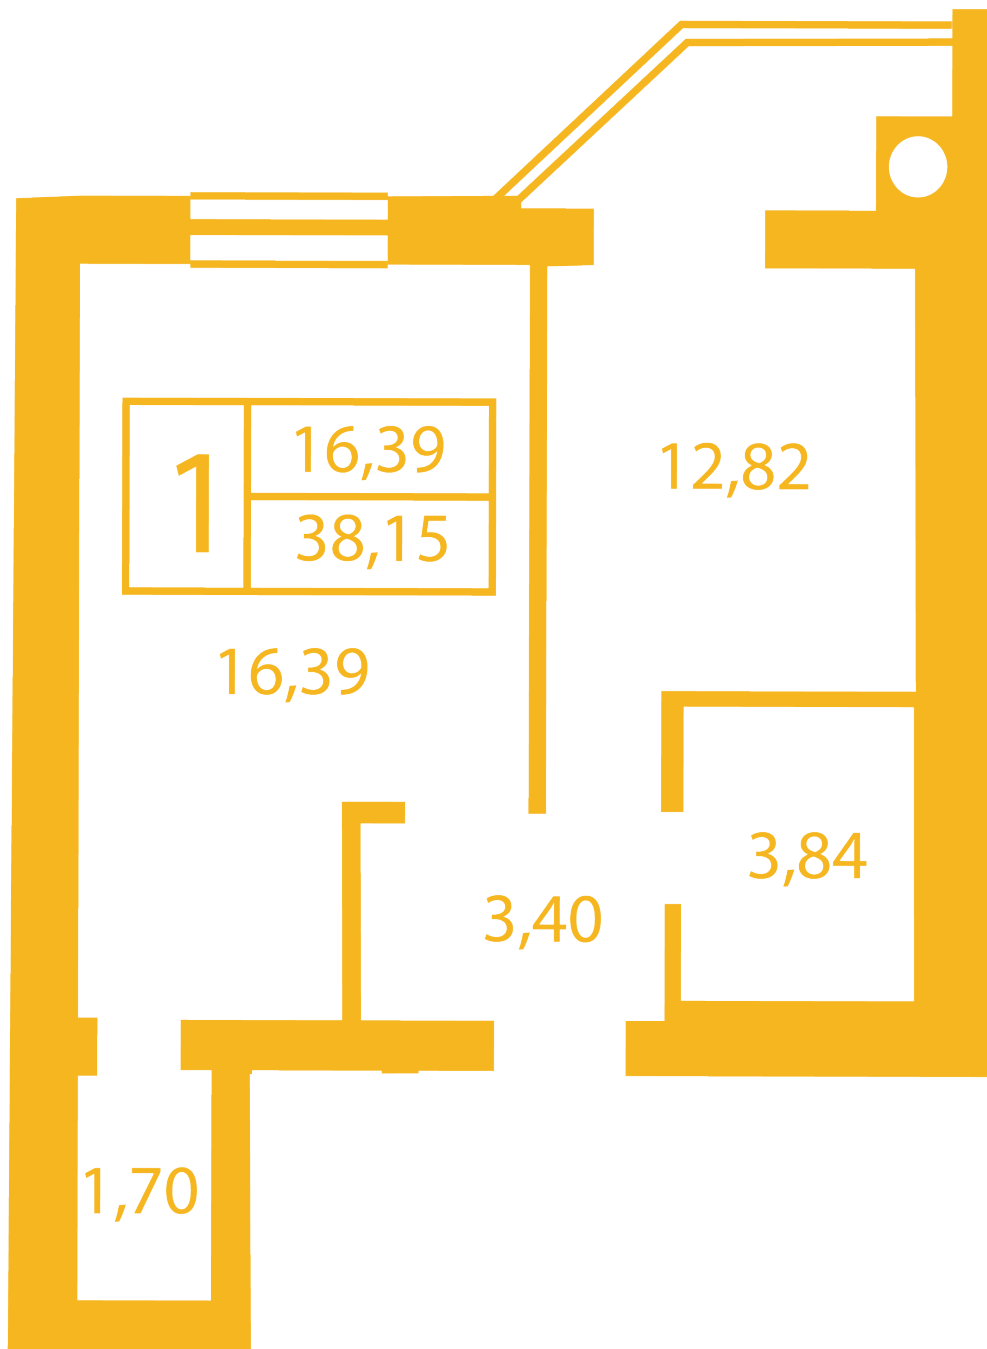

RC "SHCHASLYVYI" Petropavlivska Borshchagivka

petropavlovka.novabydova.com.ua
096 023 03 10

**Plan 1 room apartment in the house on the 14-A,B,V,
Soborna street — #14**

PLAN TYPE: №14

House 14-A,B,V, Soborna street
1 roomed, Floor view Floor

Characteristics

Gross area: 38.15 m²
Living space: 16.39 m²
Kitchen area: 12.82 m²