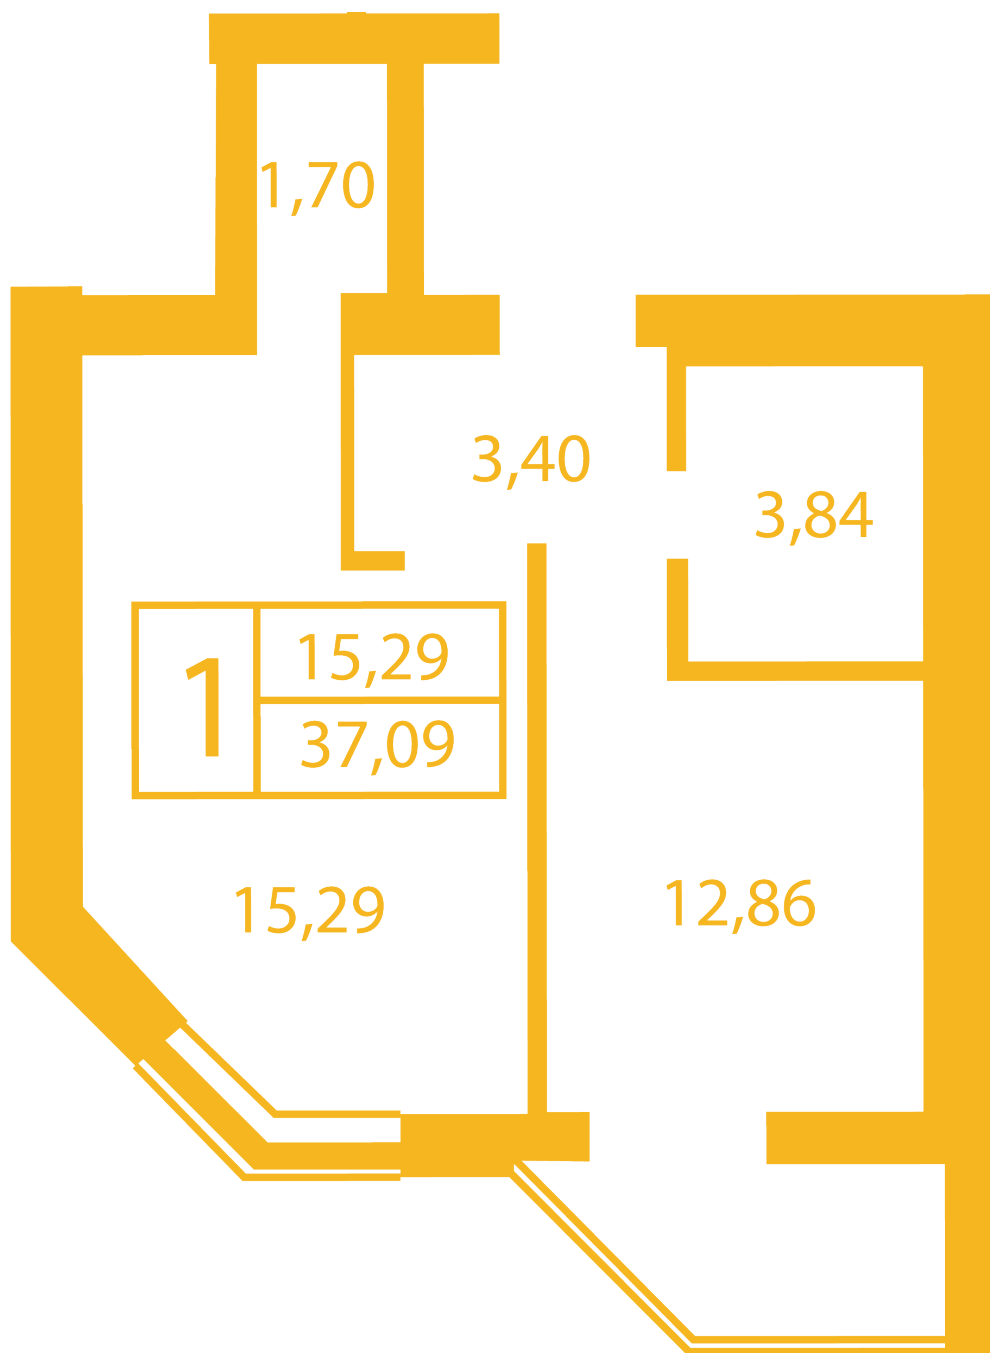

RC "SHCHASLYVYI" Petropavlivska Borshchagivka

petropavlovka.novabydova.com.ua
096 023 03 10

**Plan 1 room apartment in the house on the 14-A,B,V,
Soborna street — #13**

PLAN TYPE: №13

House 14-A,B,V, Soborna street
1 roomed, Floor view Floor

Characteristics

Gross area: 37.09 m²
Living space: 15.29 m²
Kitchen area: 12.86 m²