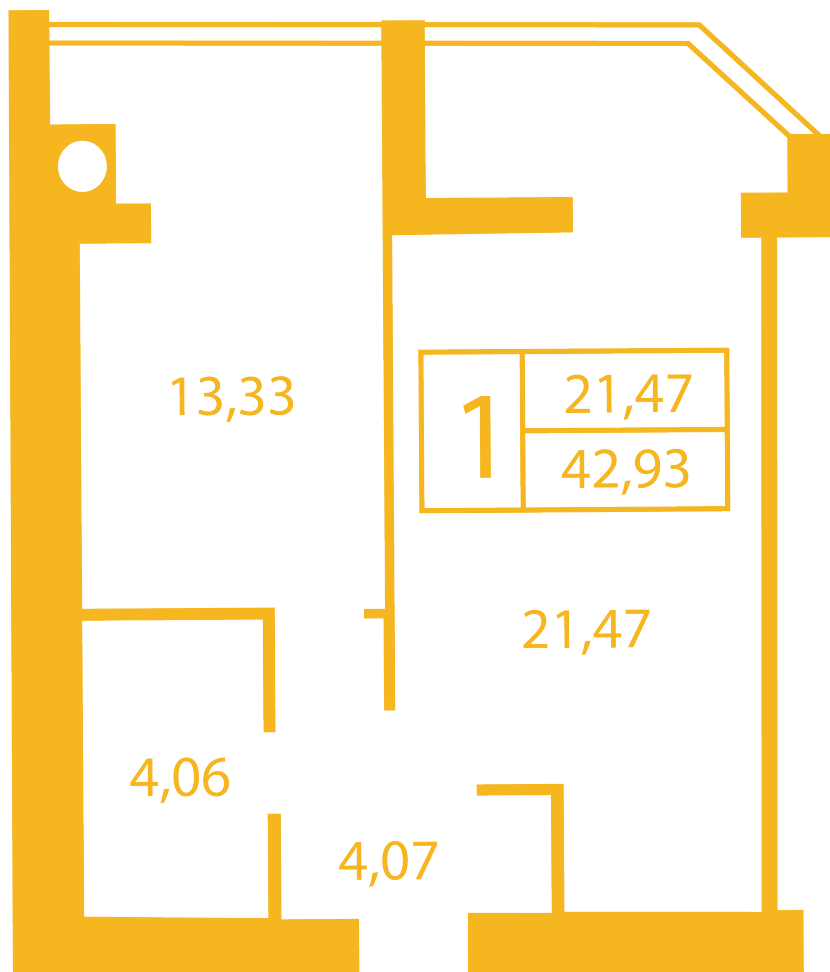

RC "SHCHASLYVYI" Petropavlivska Borshchagivka

petropavlovka.novabydova.com.ua
096 023 03 10

Plan 1 room apartment in the house on the 14-A,B,V, Soborna street — #11

PLAN TYPE: №11

House 14-A,B,V, Soborna street
1 roomed, Floor view Floor

Characteristics

Gross area: 42.93 m²

Living space: 21.47 m²

Kitchen area: 13.33 m²