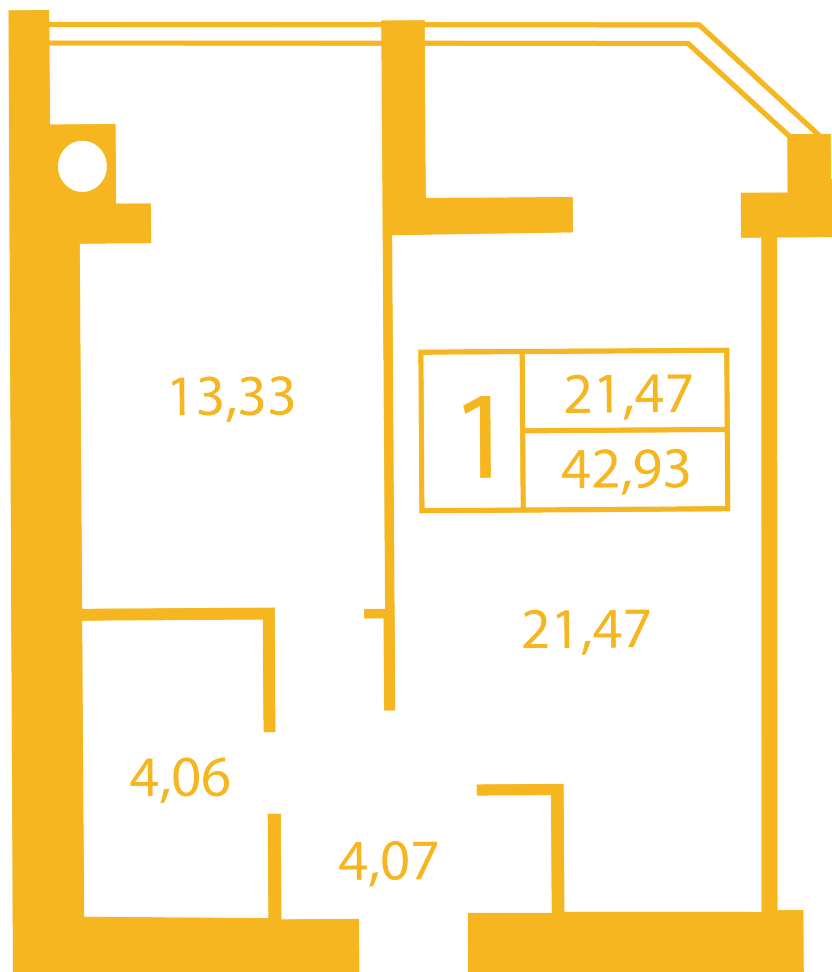

RC "SHCHASLYVYI" Petropavlivska Borshchagivka

petropavlovka.novabydova.com.ua
096 023 03 10

Plan 1 room apartment in the house on the 14-A,B,V, Soborna street — #11

PLAN TYPE: №11

House 14-A,B,V, Soborna street
1 roomed, Floor view Floor

Characteristics

Gross area: 42.93 m²

Living space: 21.47 m²

Kitchen area: 13.33 m²