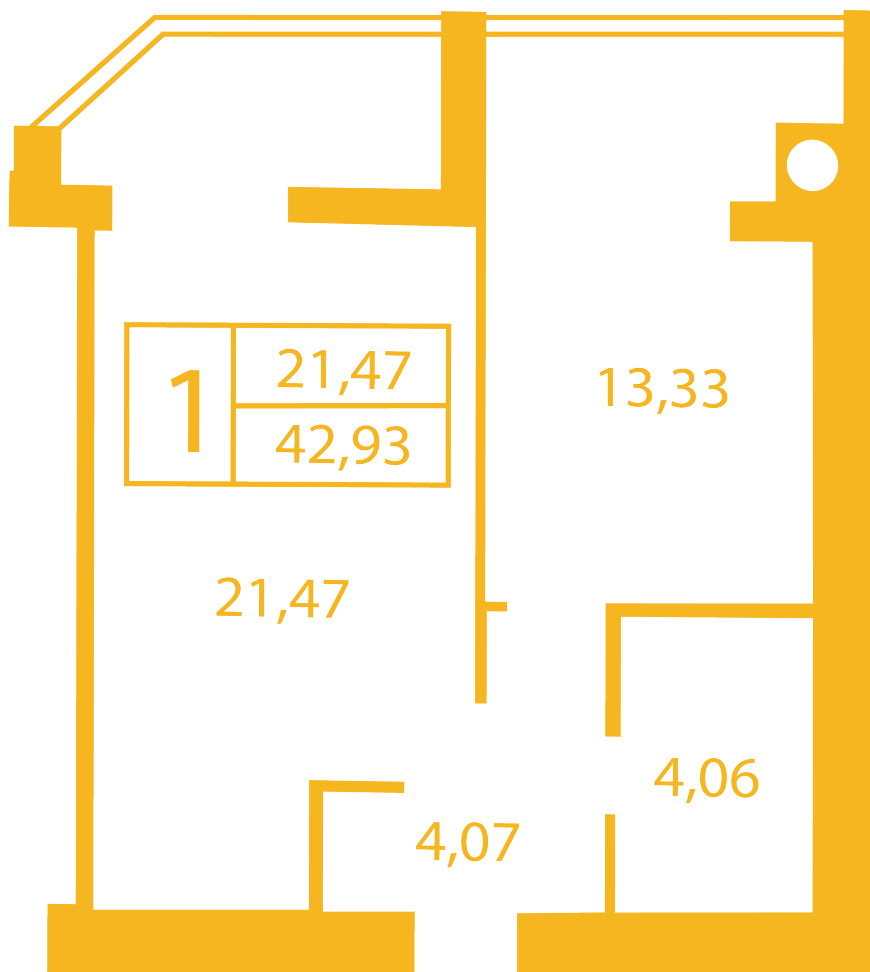

## Plan 1 room apartment in the house on the 14-A,B,V, Soborna street — #10

### PLAN TYPE: №10

House 14-A,B,V, Soborna street  
1 roomed, Floor view Floor

## **Characteristics**

Gross area: 42.93 m<sup>2</sup>

Living space: 21.47 m<sup>2</sup>

Kitchen area: 13.33 m<sup>2</sup>