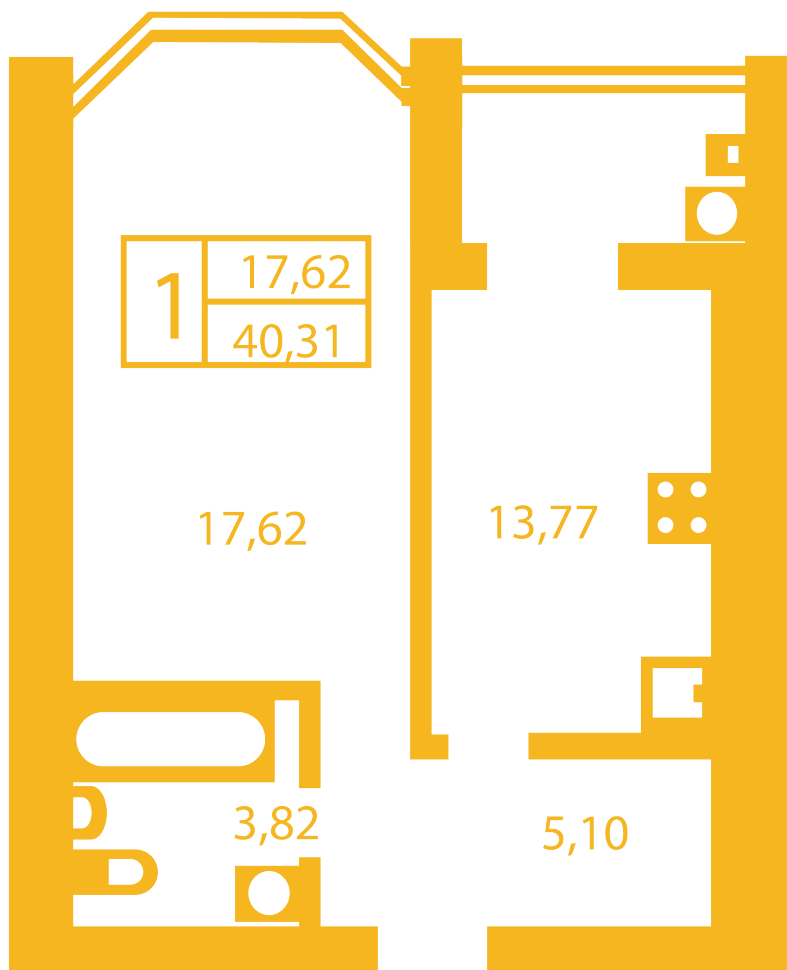

RC "SHCHASLYVYI" Petropavlivska Borshchagivka

petropavlovka.novabydova.com.ua
096 023 03 10

Plan 1 room apartment in the house on the 20-V, Oksamitova street — #28

PLAN TYPE: №28

House 20-V, Oksamitova street
1 roomed, Floor view Floor

Characteristics

Gross area: 40.31 m²

Living space: 17.62 m²

Kitchen area: 13.77 m²