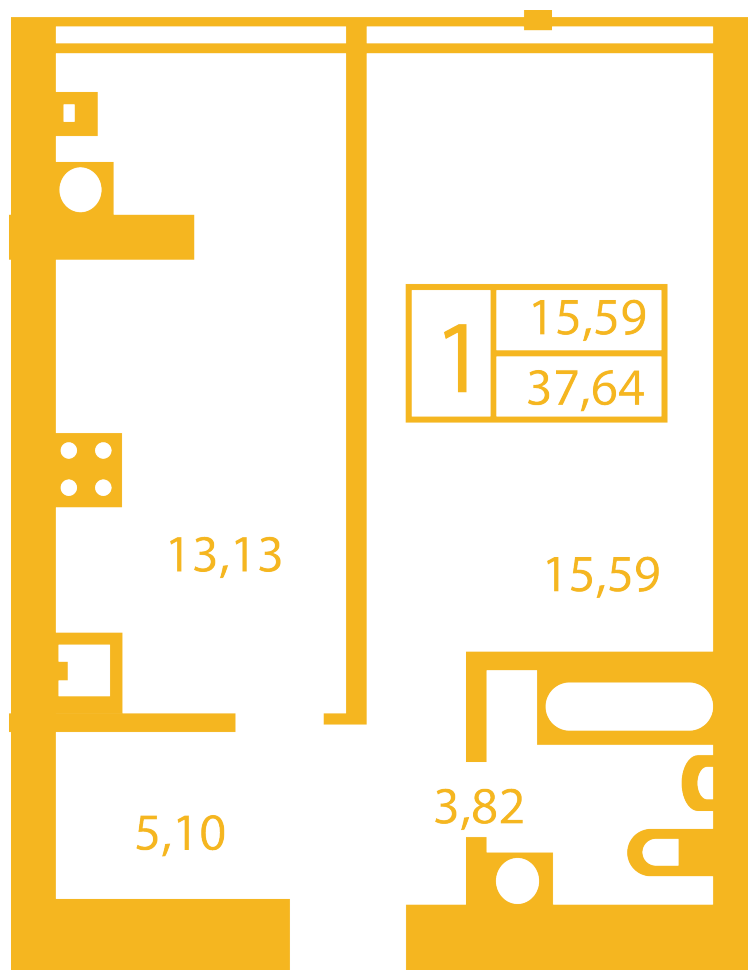

RC "SHCHASLYVYI" Petropavlivska Borshchagivka

petropavlovka.novabydova.com.ua
096 023 03 10

Plan 1 room apartment in the house on the 20-V, Oksamitova street — #23

PLAN TYPE: №23

House 20-V, Oksamitova street
1 roomed, Floor view Floor

Characteristics

Gross area: 37.64 m²

Living space: 15.59 m²

Kitchen area: 13.13 m²