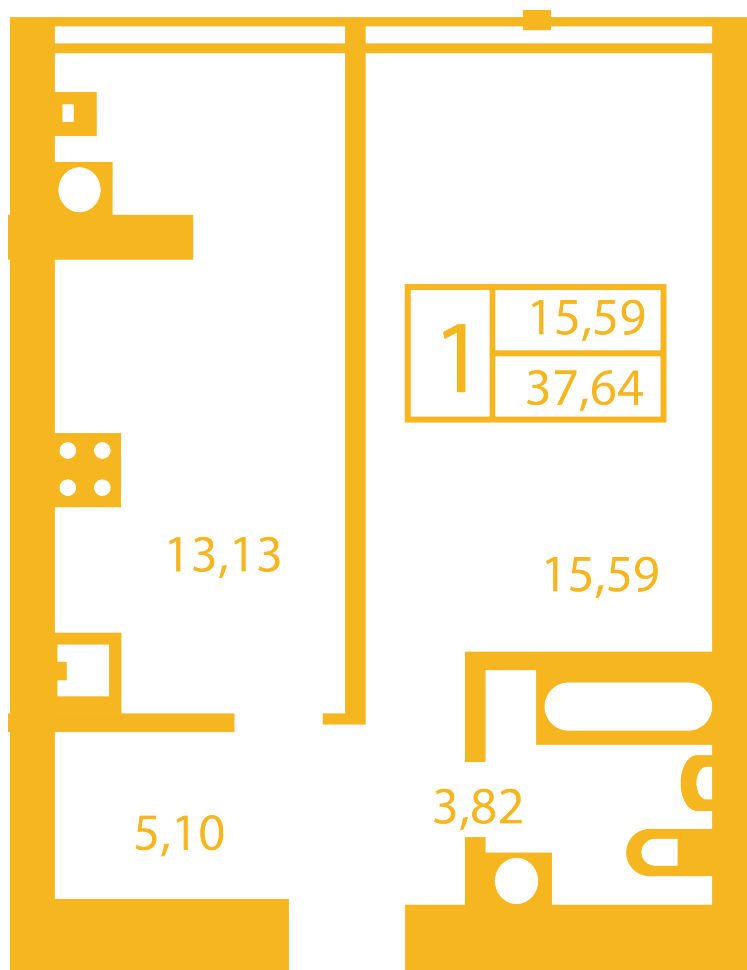

RC "SHCHASLYVYI" Petropavlivska Borshchagivka

petropavlovka.novabydova.com.ua
096 023 03 10

Plan 1 room apartment in the house on the 20-V, Oksamitova street — #23

PLAN TYPE: №23

House 20-V, Oksamitova street
1 roomed, Floor view Floor

Characteristics

Gross area: 37.64 m²

Living space: 15.59 m²

Kitchen area: 13.13 m²