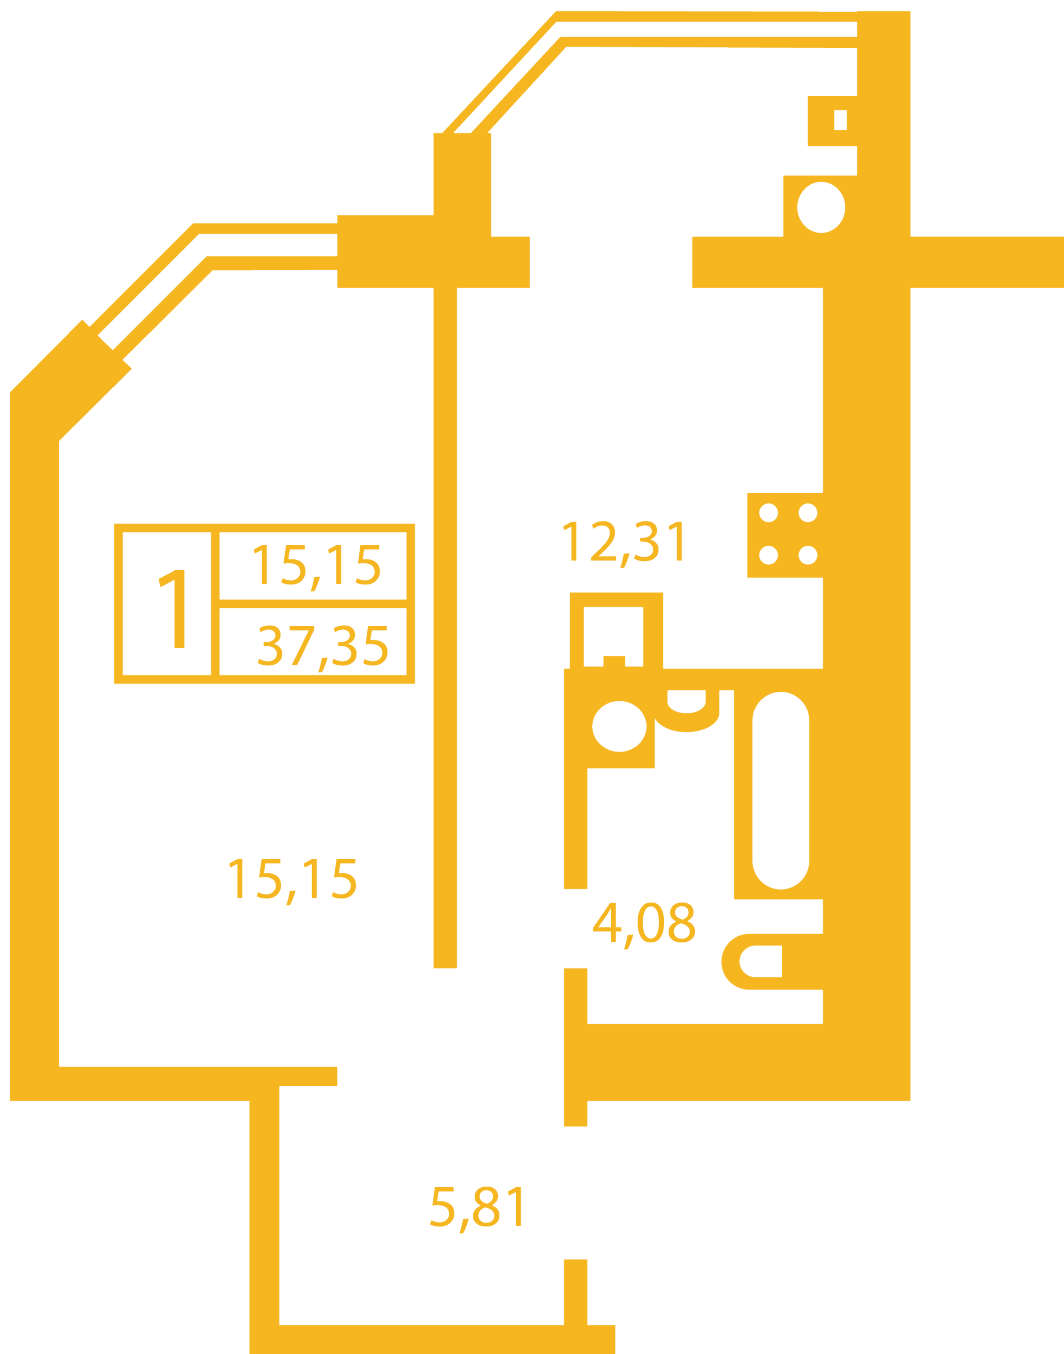

RC "SHCHASLYVYI" Petropavlivska Borshchagivka

petropavlovka.novabydova.com.ua
096 023 03 10

**Plan 1 room apartment in the house on the 20-V,
Oksamitova street — #22**

PLAN TYPE: №22

House 20-V, Oksamitova street
1 roomed, Floor view Floor

Characteristics

Gross area: 37.35 m²
Living space: 15.15 m²
Kitchen area: 12.31 m²