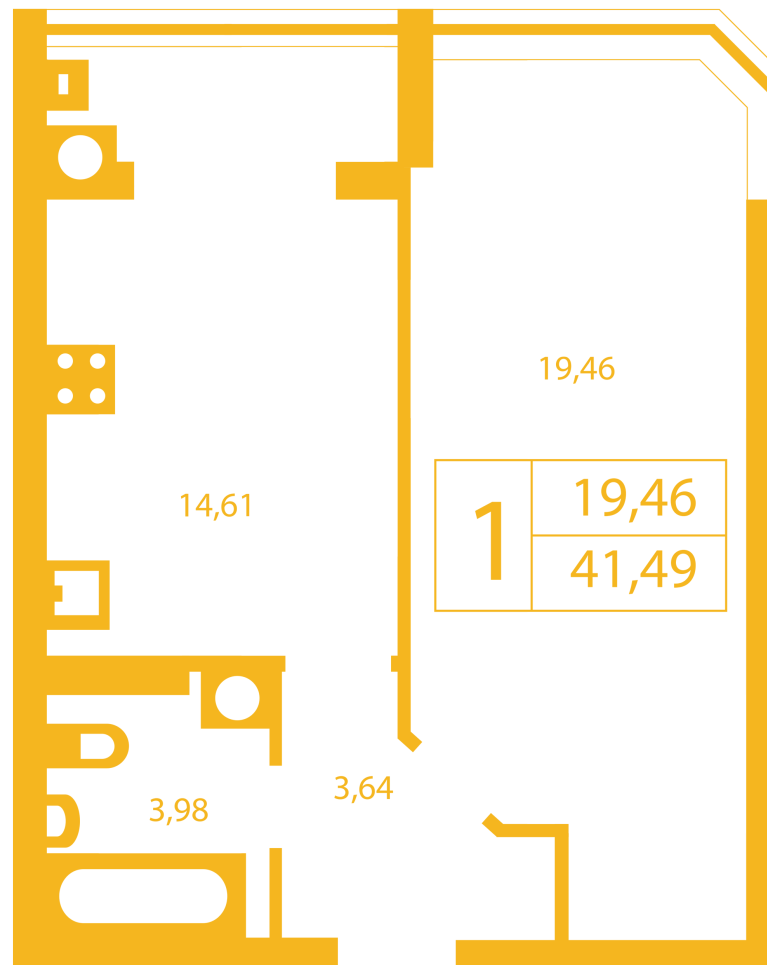

RC "SHCHASLYVYI" Petropavlivska Borshchagivka

petropavlovka.novabydova.com.ua
096 023 03 10

Plan 1 room apartment in the house on the 20-G, Oksamitova street — #9

PLAN TYPE: №9

House 20-G, Oksamitova street
1 roomed, Floor view Floor

Characteristics

Gross area: 41.69 m²

Living space: 19.46 m²

Kitchen area: 14.61 m²