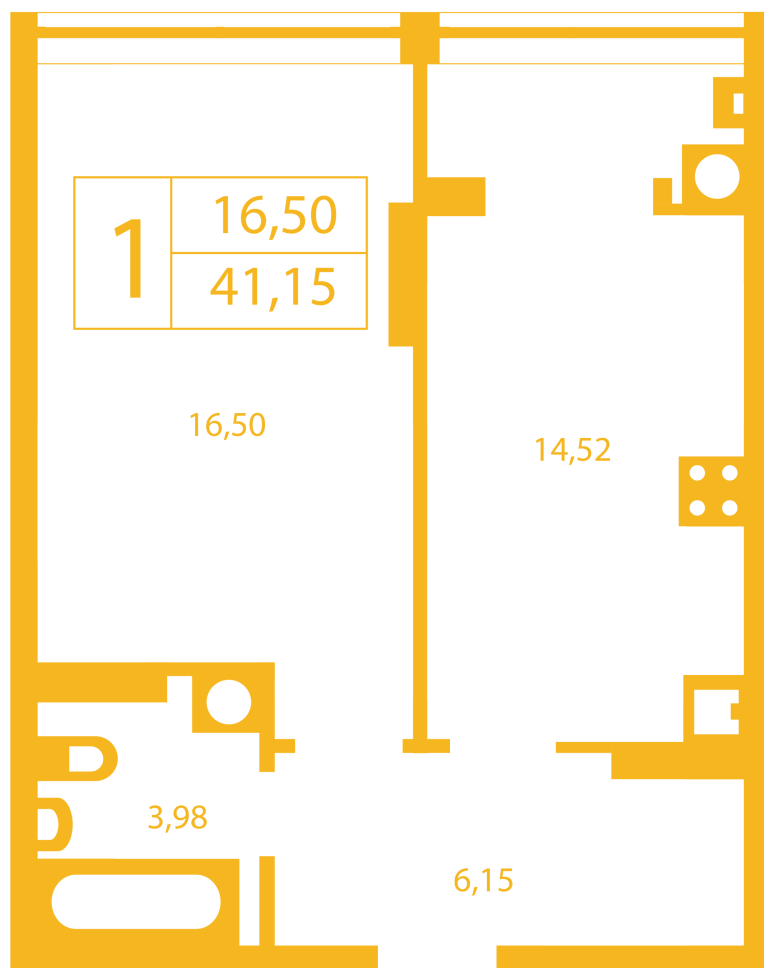

RC "SHCHASLYVYI" Petropavlivska Borshchagivka

petropavlovka.novabydova.com.ua
096 023 03 10

Plan 1 room apartment in the house on the 20-G, Oksamitova street — #8

PLAN TYPE: №8

House 20-G, Oksamitova street
1 roomed, Floor view Floor

Characteristics

Gross area: 41.15 m²

Living space: 16.5 m²

Kitchen area: 14.52 m²