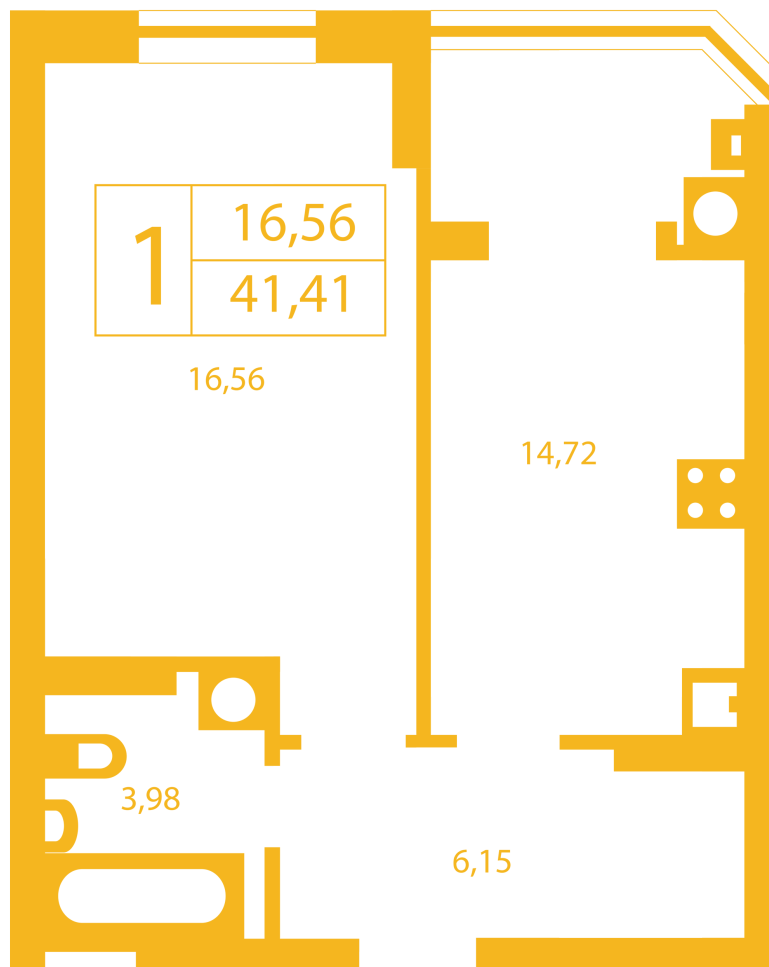

RC "SHCHASLYVYI" Petropavlivska Borshchagivka

petropavlovka.novabydova.com.ua
096 023 03 10

Plan 1 room apartment in the house on the 20-G, Oksamitova street — #4

PLAN TYPE: №4

House 20-G, Oksamitova street
1 roomed, Floor view Floor

Characteristics

Gross area: 41.41 m²

Living space: 16.56 m²

Kitchen area: 14.72 m²