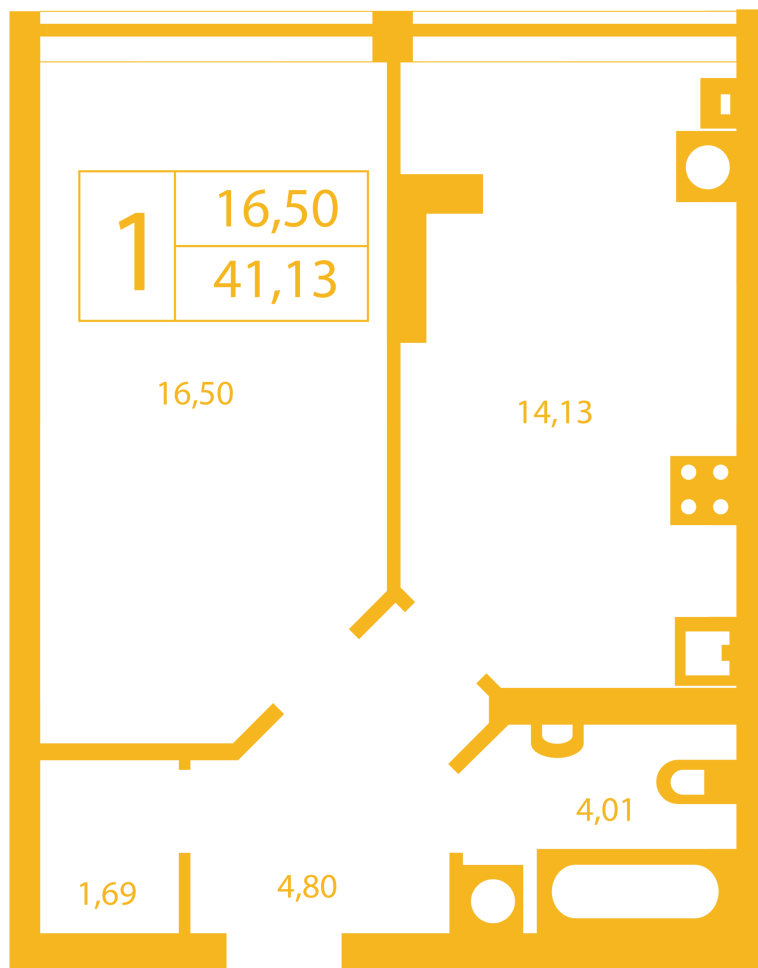

RC "SHCHASLYVYI" Petropavlivska Borshchagivka

petropavlovka.novabydova.com.ua
096 023 03 10

Plan 1 room apartment in the house on the 20-G, Oksamitova street — #3

PLAN TYPE: №3

House 20-G, Oksamitova street
1 roomed, Floor view Floor

Characteristics

Gross area: 41.13 m²

Living space: 16.5 m²

Kitchen area: 14.13 m²