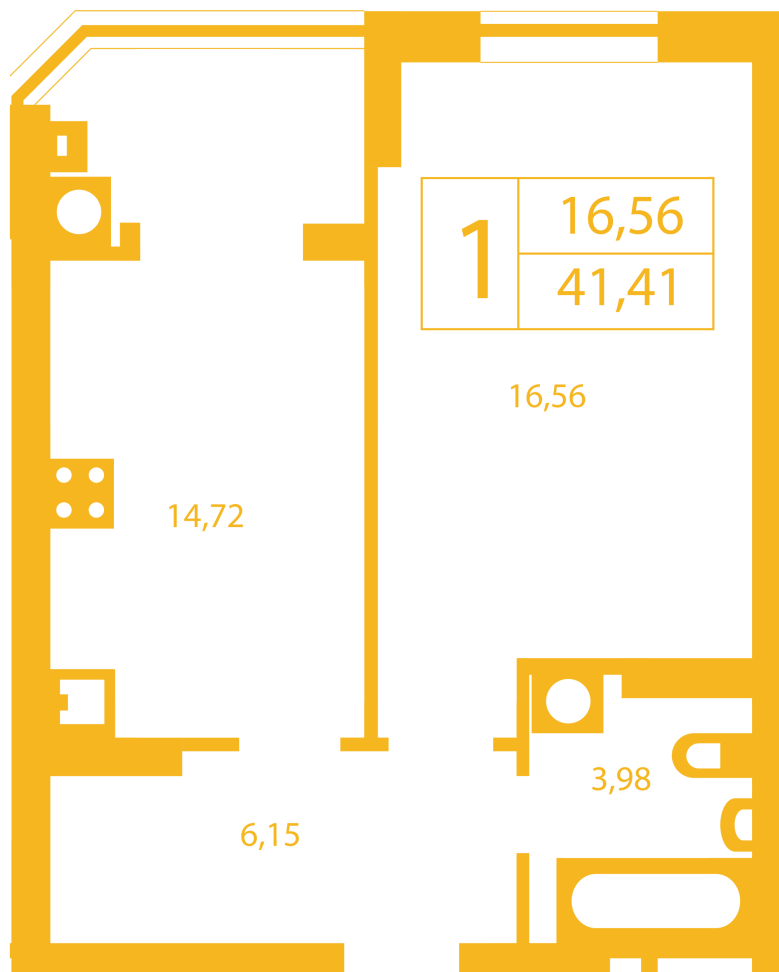

RC "SHCHASLYVYI" Petropavlivska Borshchagivka

petropavlovka.novabydova.com.ua
096 023 03 10

Plan 1 room apartment in the house on the 20-G, Oksamitova street — #2

PLAN TYPE: №2

House 20-G, Oksamitova street
1 roomed, Floor view Floor

Characteristics

Gross area: 41.41 m²

Living space: 16.56 m²

Kitchen area: 14.72 m²