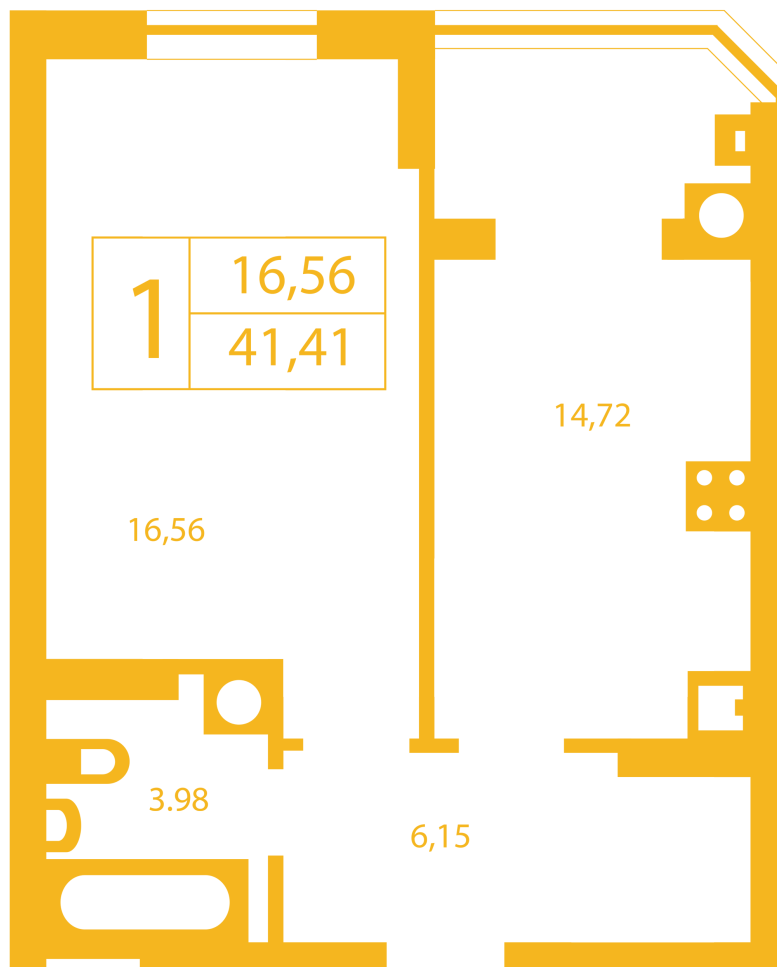

RC "SHCHASLYVYI" Petropavlivska Borshchagivka

petropavlovka.novabydova.com.ua
096 023 03 10

Plan 1 room apartment in the house on the 20-G, Oksamitova street — #14

PLAN TYPE: №14

House 20-G, Oksamitova street
1 roomed, Floor view Floor

Characteristics

Gross area: 41.41 m²

Living space: 16.56 m²

Kitchen area: 14.72 m²