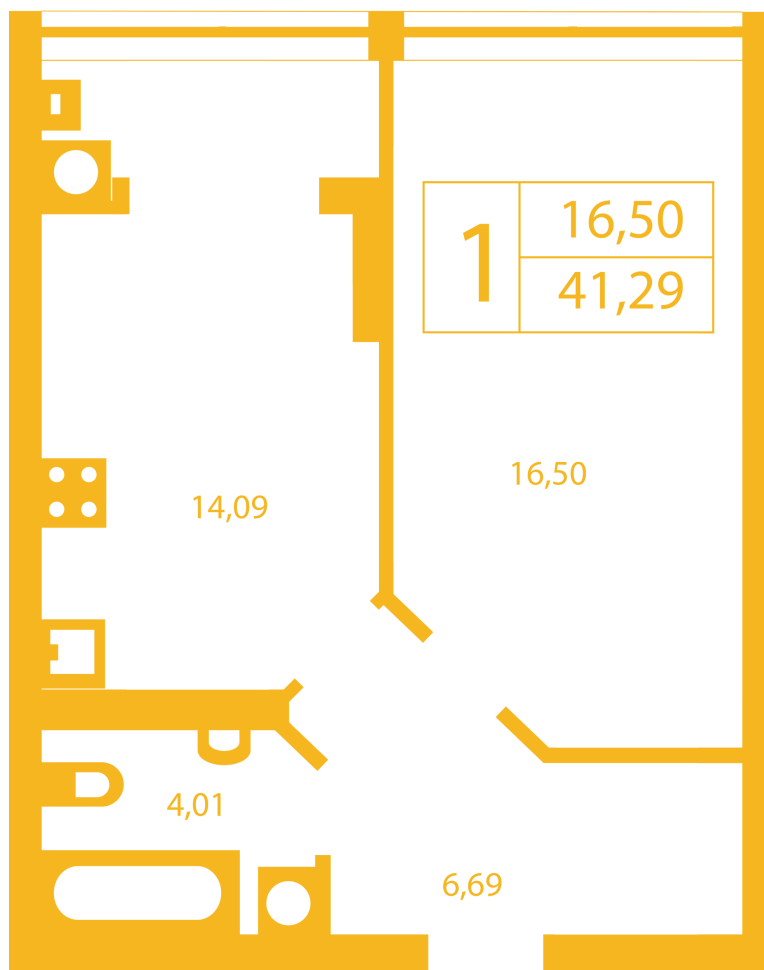

RC "SHCHASLYVYI" Petropavlivska Borshchagivka

petropavlovka.novabydova.com.ua
096 023 03 10

Plan 1 room apartment in the house on the 20-G, Oksamitova street — #13

PLAN TYPE: №13

House 20-G, Oksamitova street
1 roomed, Floor view Floor

Characteristics

Gross area: 41.29 m²

Living space: 16.5 m²

Kitchen area: 14.09 m²