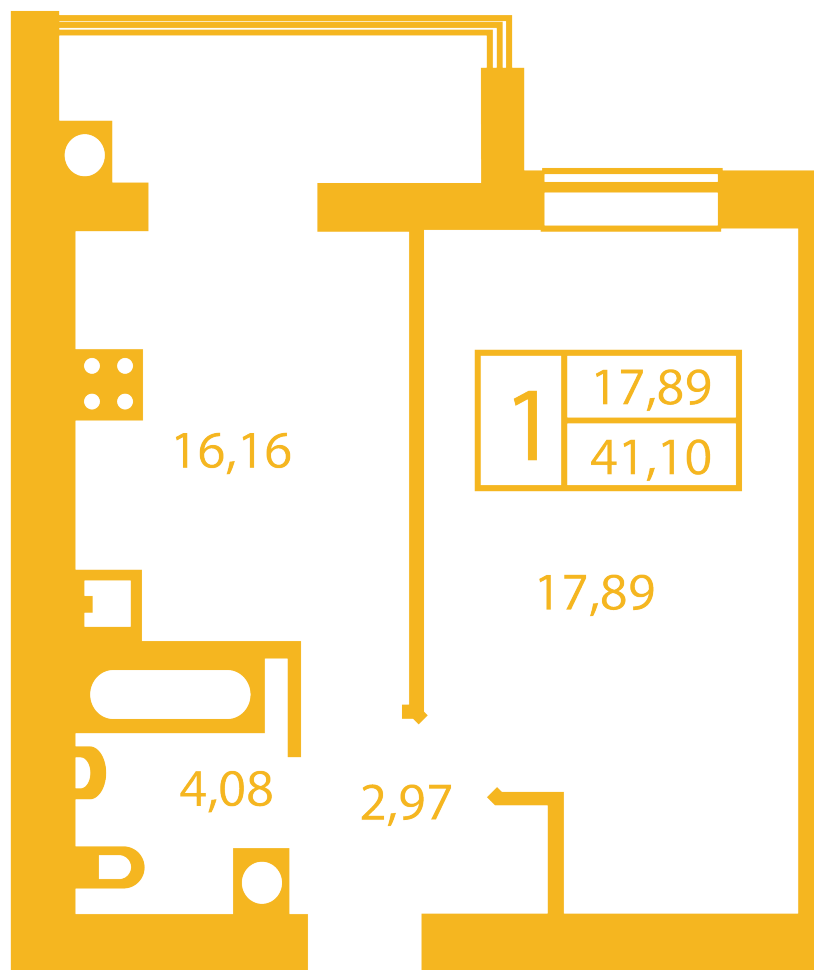

RC "SHCHASLYVYI" Petropavlivska Borshchagivka

petropavlovka.novabydova.com.ua
096 023 03 10

Plan 1 room apartment in the house on the 20-A,B, Oksamitova street — #9

PLAN TYPE: №9

House 20-A,B, Oksamitova street
1 roomed, Floor view Floor

Characteristics

Gross area: 41.1 m²

Living space: 17.89 m²

Kitchen area: 16.16 m²