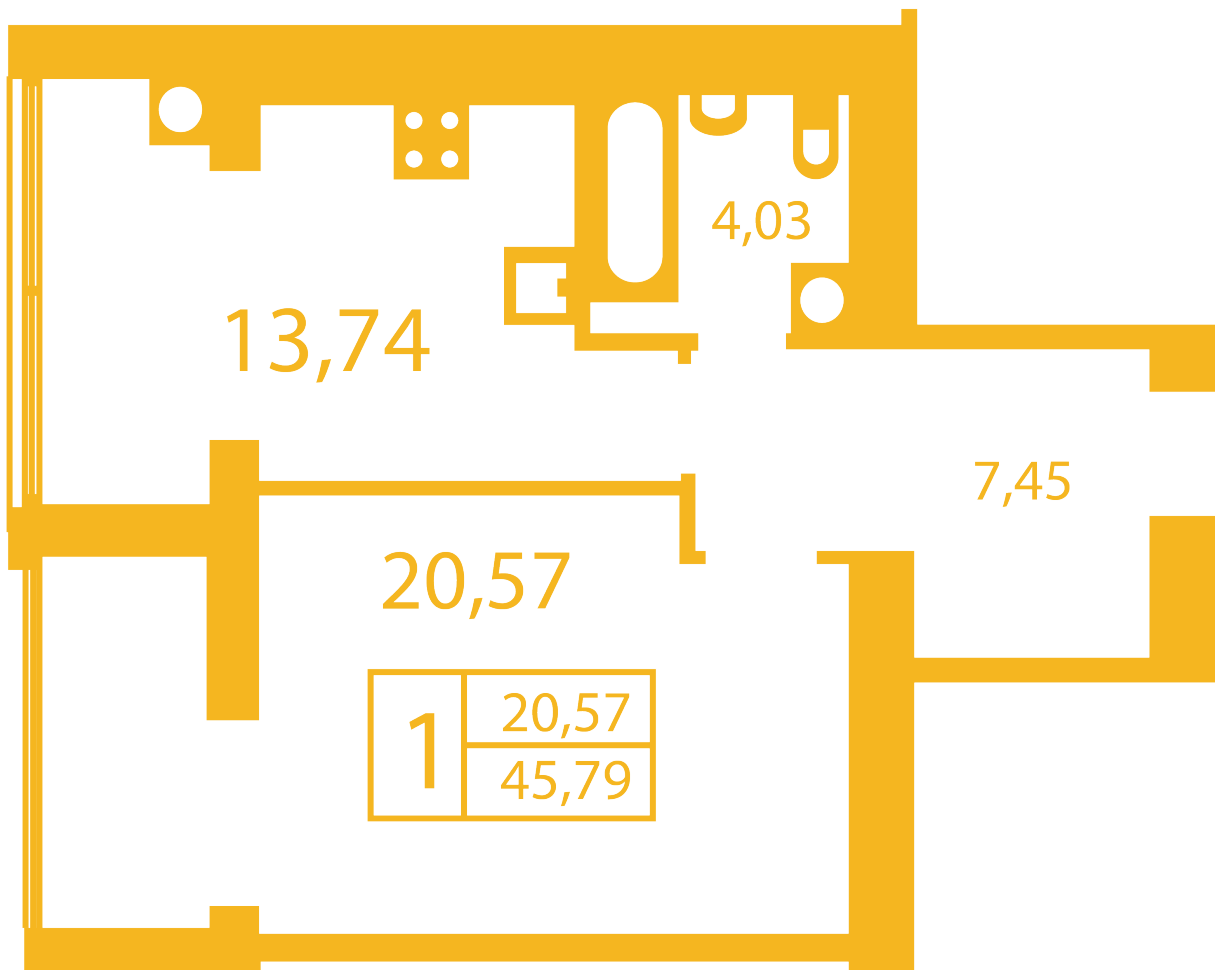

RC "SHCHASLYVYI" Petropavlivska Borshchagivka

petropavlovka.novabydova.com.ua
096 023 03 10

**Plan 1 room apartment in the house on the 20-A,B,
Oksamitova street — #7**

PLAN TYPE: №7

House 20-A,B, Oksamitova street
1 roomed, Floor view Floor

Characteristics

Gross area: 45.79 m²

Living space: 20.57 m²

Kitchen area: 13.74 m²