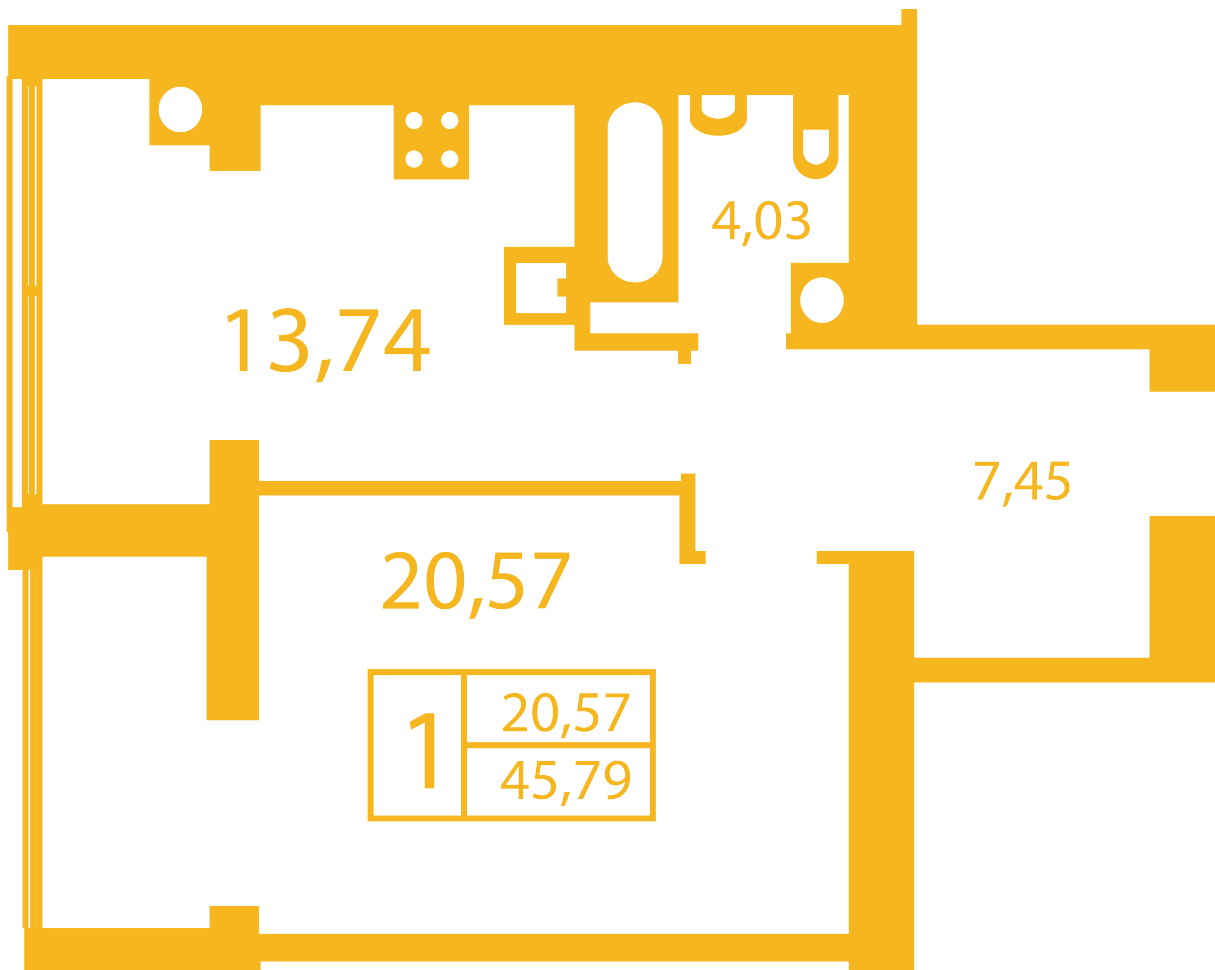

RC "SHCHASLYVYI" Petropavlivska Borshchagivka

petropavlovka.novabydova.com.ua
096 023 03 10

**Plan 1 room apartment in the house on the 20-A,B,
Oksamitova street — #7**

PLAN TYPE: №7

House 20-A,B, Oksamitova street
1 roomed, Floor view Floor

Characteristics

Gross area: 45.79 m²
Living space: 20.57 m²
Kitchen area: 13.74 m²