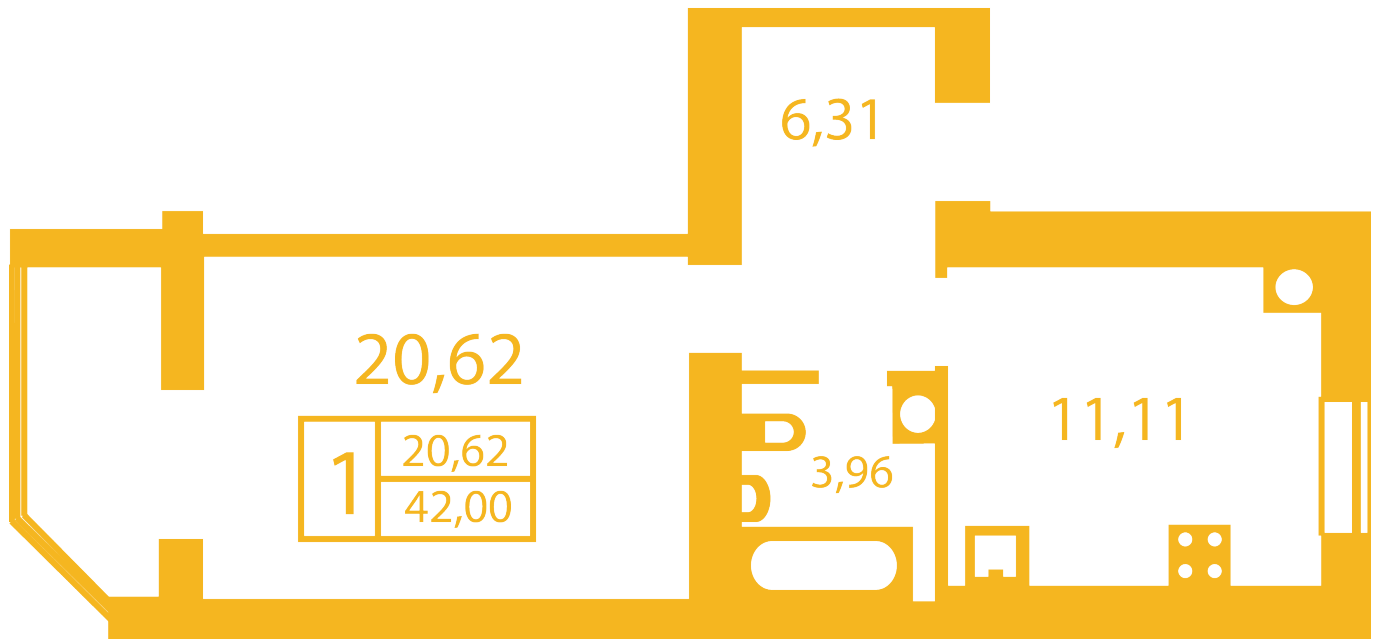

RC "SHCHASLYVYI" Petropavlivska Borshchagivka

petropavlovka.novabydova.com.ua
096 023 03 10

**Plan 1 room apartment in the house on the 20-A,B,
Oksamitova street — #6**

PLAN TYPE: №6

House 20-A,B, Oksamitova street
1 roomed, Floor view Floor

Characteristics

Gross area: 42 m²

Living space: 20.62 m²

Kitchen area: 11.11 m²