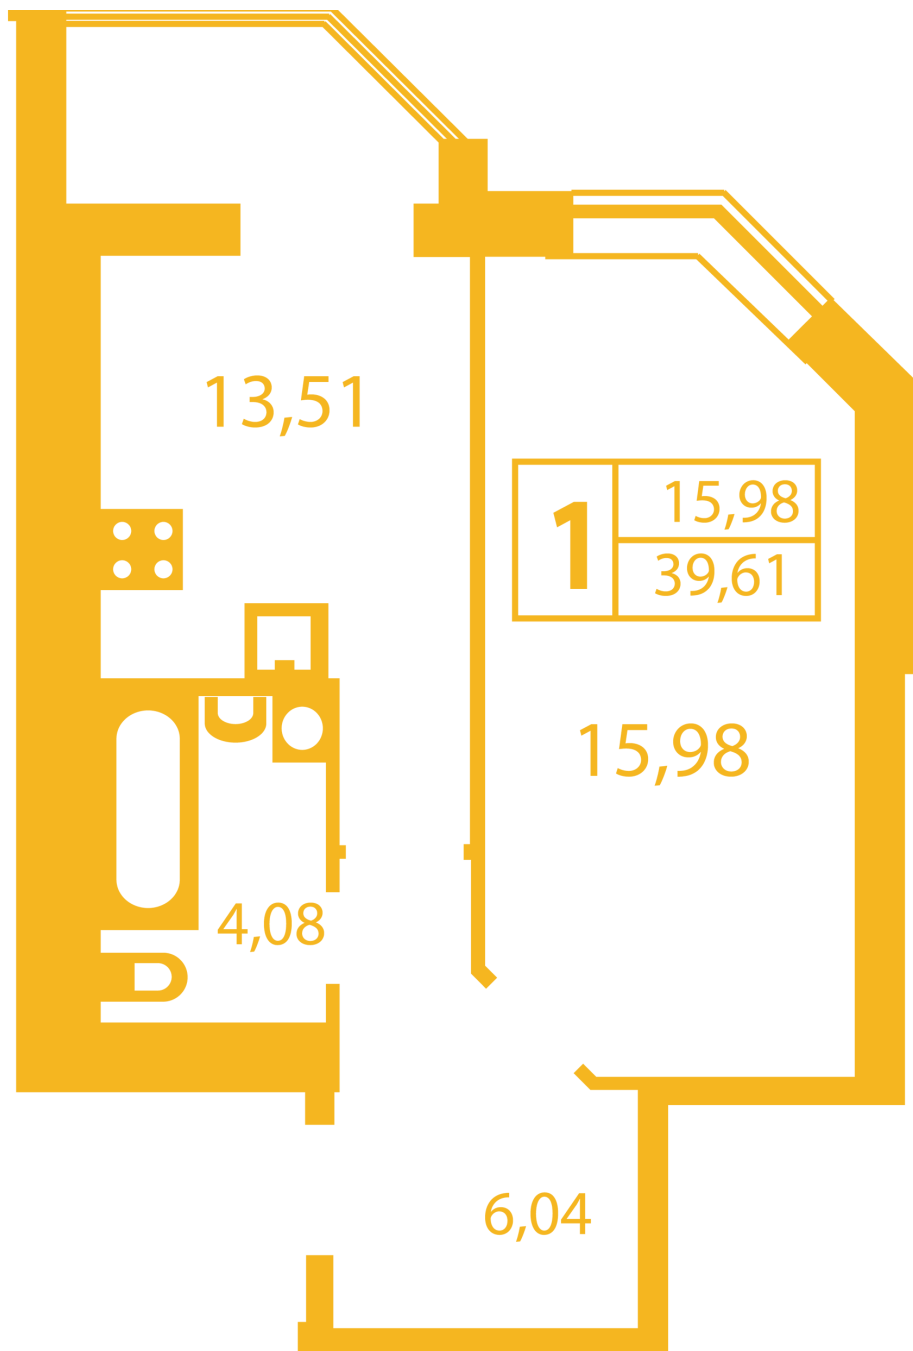

RC "SHCHASLYVYI" Petropavlivska Borshchagivka

petropavlovka.novabydova.com.ua
096 023 03 10

**Plan 1 room apartment in the house on the 20-A,B,
Oksamitova street — #4**

PLAN TYPE: №4

House 20-A,B, Oksamitova street
1 roomed, Floor view Floor

Characteristics

Gross area: 39.61 m²

Living space: 15.98 m²

Kitchen area: 13.51 m²