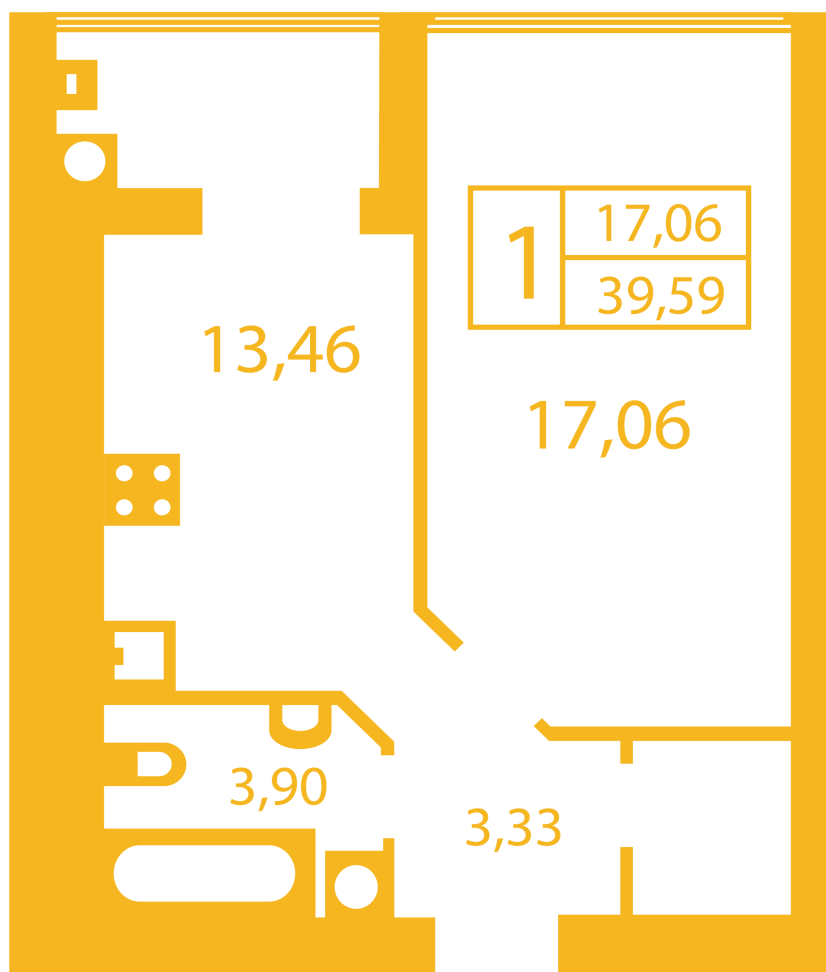

RC "SHCHASLYVYI" Petropavlivska Borshchagivka

petropavlovka.novabydova.com.ua
096 023 03 10

Plan 1 room apartment in the house on the 20-A,B, Oksamitova street — #3

PLAN TYPE: №3

House 20-A,B, Oksamitova street
1 roomed, Floor view Floor

Characteristics

Gross area: 39.59 m²

Living space: 17.06 m²

Kitchen area: 13.46 m²