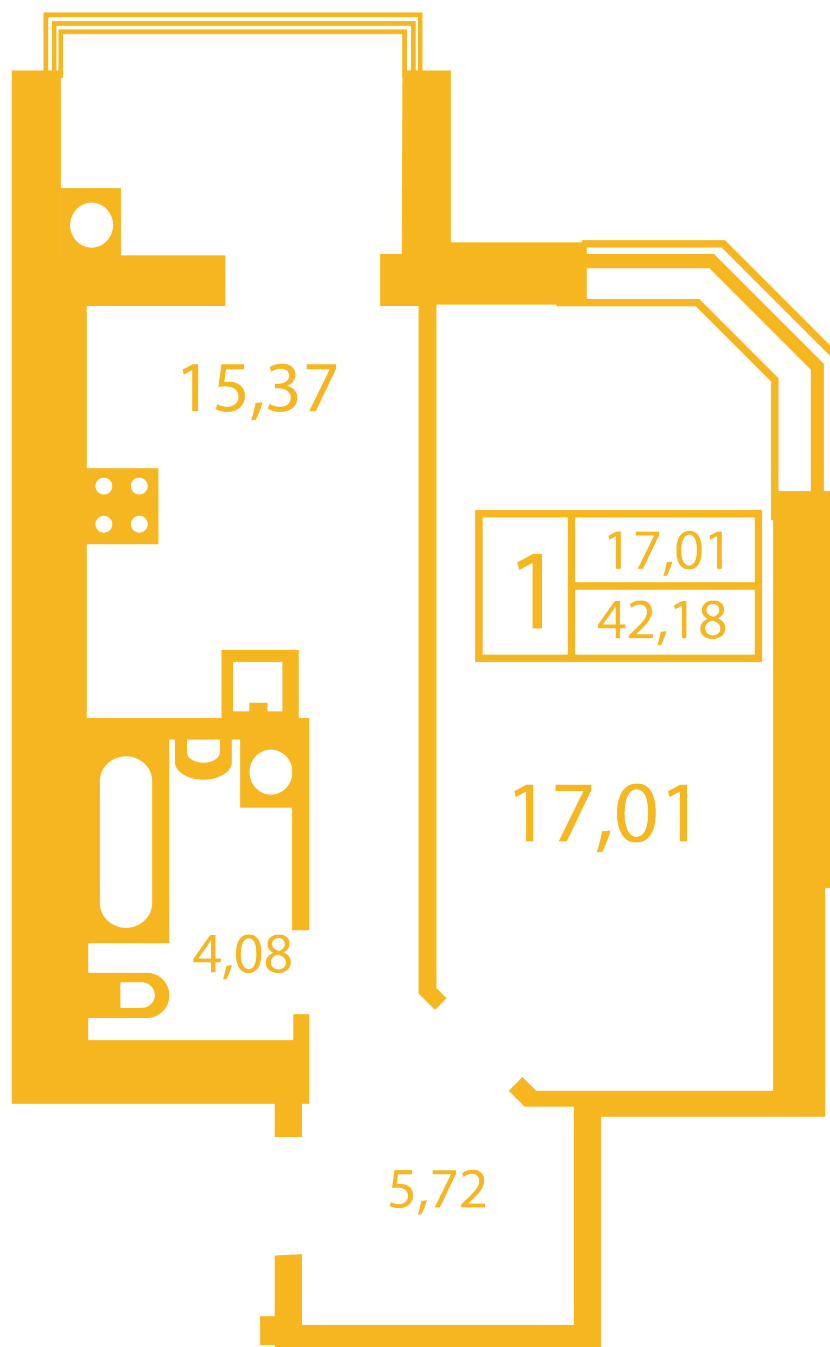

RC "SHCHASLYVYI" Petropavlivska Borshchagivka

petropavlovka.novabydova.com.ua
096 023 03 10

**Plan 1 room apartment in the house on the 20-A,B,
Oksamitova street — #19**

PLAN TYPE: №19

House 20-A,B, Oksamitova street
1 roomed, Floor view Floor

Characteristics

Gross area: 42.18 m²
Living space: 17.01 m²
Kitchen area: 15.37 m²