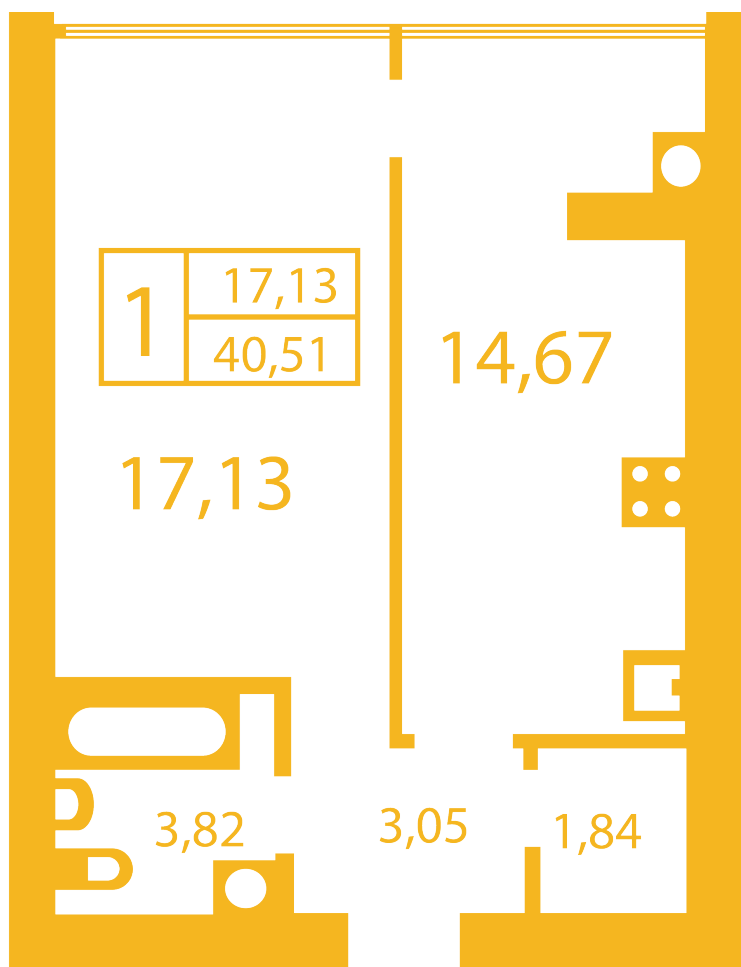

RC "SHCHASLYVYI" Petropavlivska Borshchagivka

petropavlovka.novabydova.com.ua
096 023 03 10

**Plan 1 room apartment in the house on the 20-A,B,
Oksamitova street — #18**

PLAN TYPE: №18

House 20-A,B, Oksamitova street
1 roomed, Floor view Floor

Characteristics

Gross area: 40.51 m²
Living space: 17.13 m²
Kitchen area: 14.67 m²