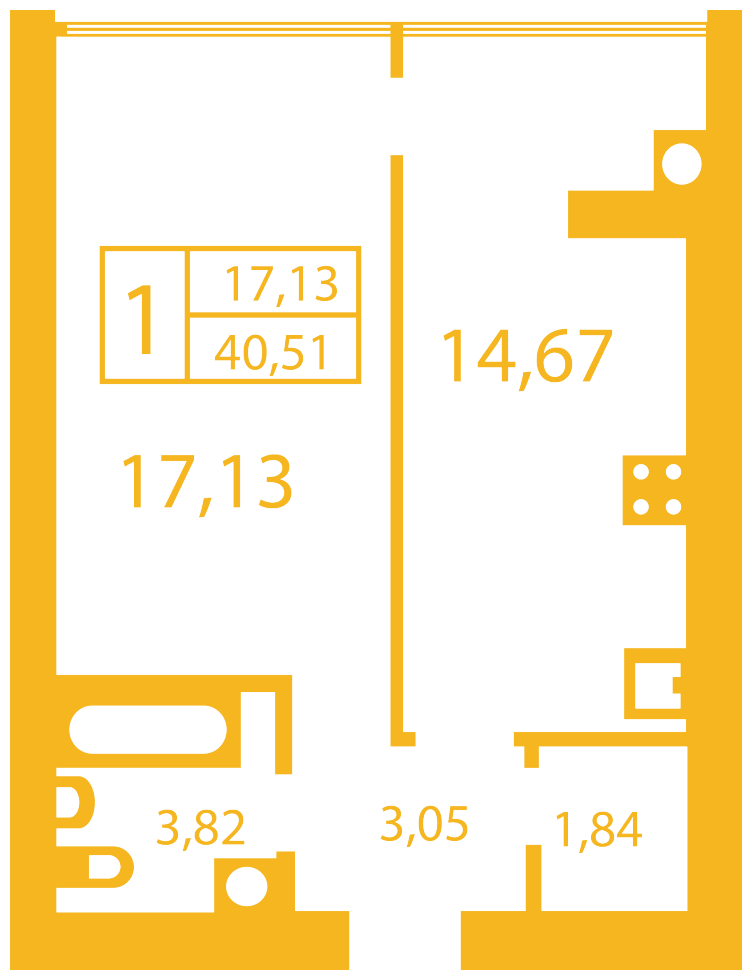

RC "SHCHASLYVYI" Petropavlivska Borshchagivka

petropavlovka.novabydova.com.ua
096 023 03 10

Plan 1 room apartment in the house on the 20-A,B, Oksamitova street — #18

PLAN TYPE: №18

House 20-A,B, Oksamitova street
1 roomed, Floor view Floor

Characteristics

Gross area: 40.51 m²

Living space: 17.13 m²

Kitchen area: 14.67 m²