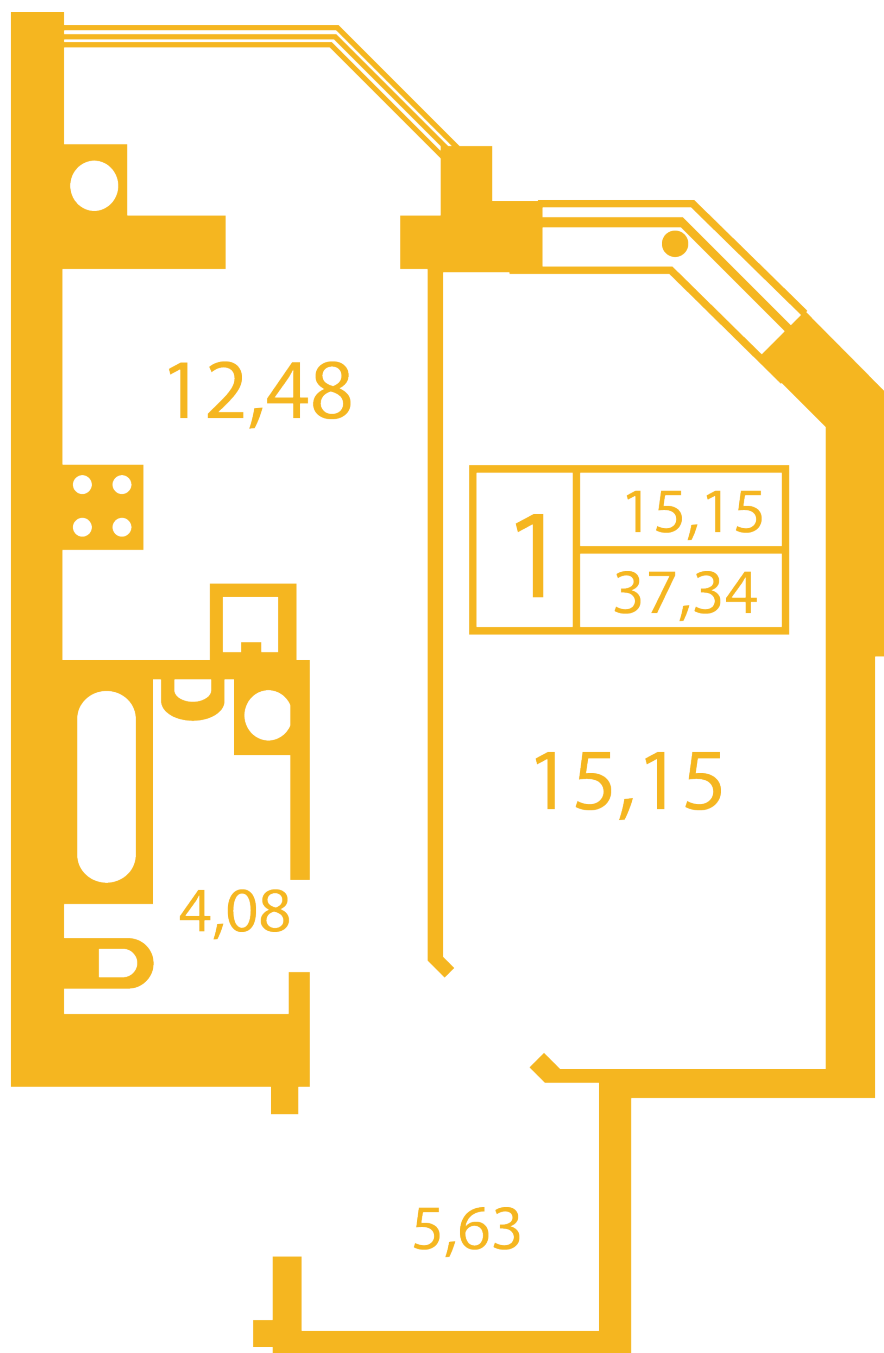

RC "SHCHASLYVYI" Petropavlivska Borshchagivka

petropavlovka.novabydova.com.ua
096 023 03 10

**Plan 1 room apartment in the house on the 20-A,B,
Oksamitova street — #14**

PLAN TYPE: №14

House 20-A,B, Oksamitova street
1 roomed, Floor view Floor

Characteristics

Gross area: 37.34 m²
Living space: 15.15 m²
Kitchen area: 12.48 m²