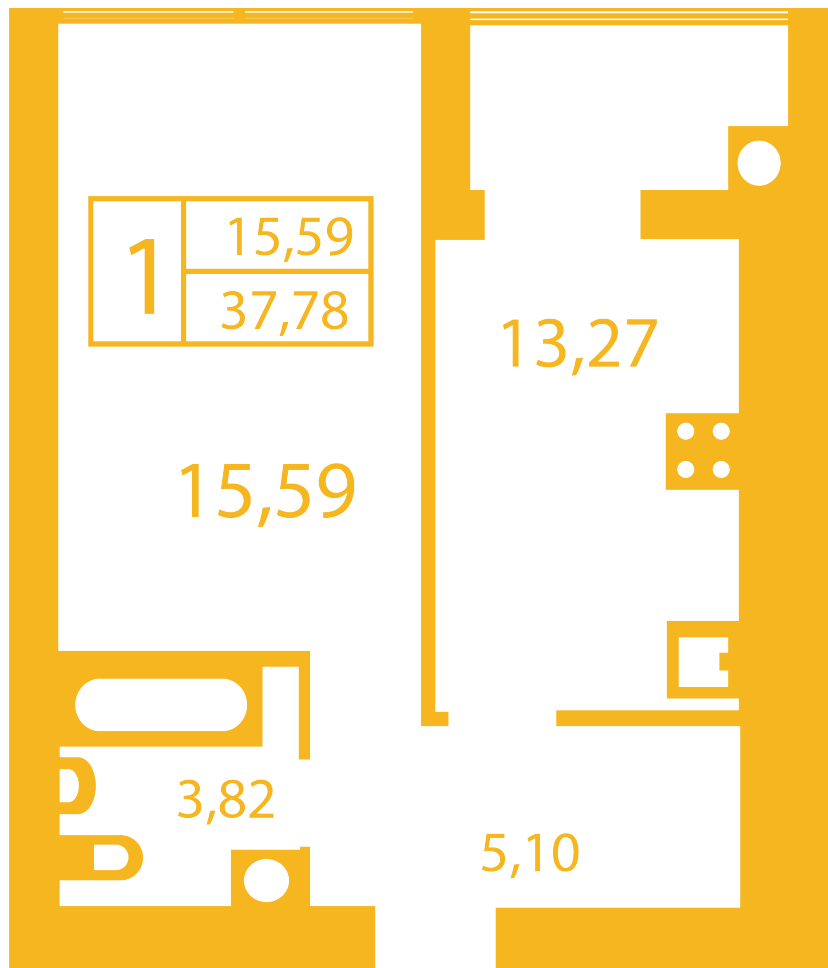

## Plan 1 room apartment in the house on the 20-A,B, Oksamitova street — #13

### PLAN TYPE: №13

House 20-A,B, Oksamitova street  
1 roomed, Floor view Floor

## **Characteristics**

Gross area: 37.78 m<sup>2</sup>

Living space: 15.59 m<sup>2</sup>

Kitchen area: 13.27 m<sup>2</sup>