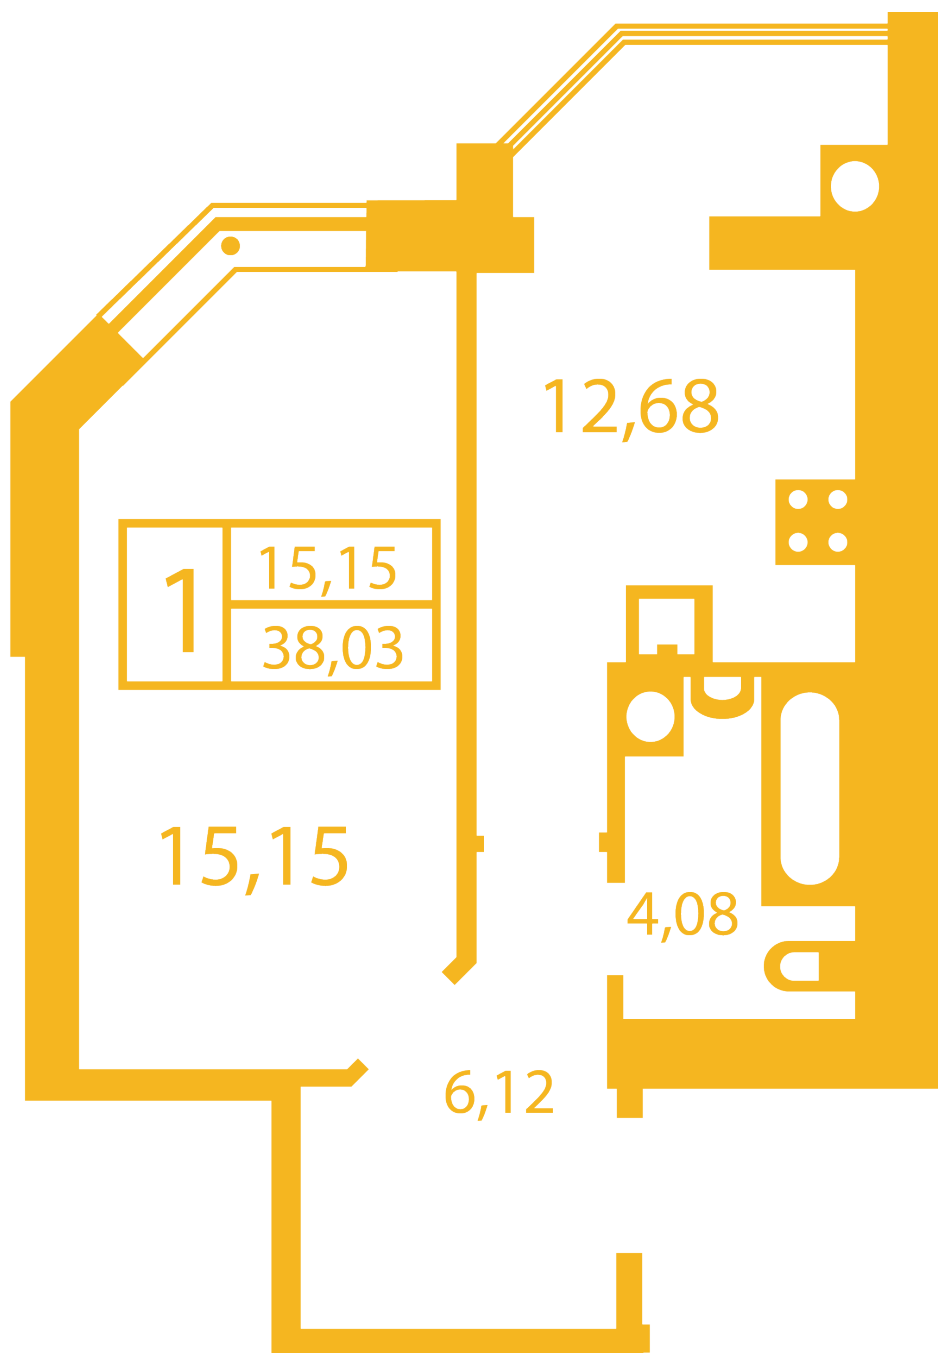

# RC "SHCHASLYVYI" Petropavlivska Borshchagivka

petropavlovka.novabydova.com.ua  
096 023 03 10

**Plan 1 room apartment in the house on the 20-A,B,  
Oksamitova street — #12**

## **PLAN TYPE: №12**

House 20-A,B, Oksamitova street  
1 roomed, Floor view Floor

### **Characteristics**

Gross area: 38.03 m<sup>2</sup>  
Living space: 15.15 m<sup>2</sup>  
Kitchen area: 12.68 m<sup>2</sup>