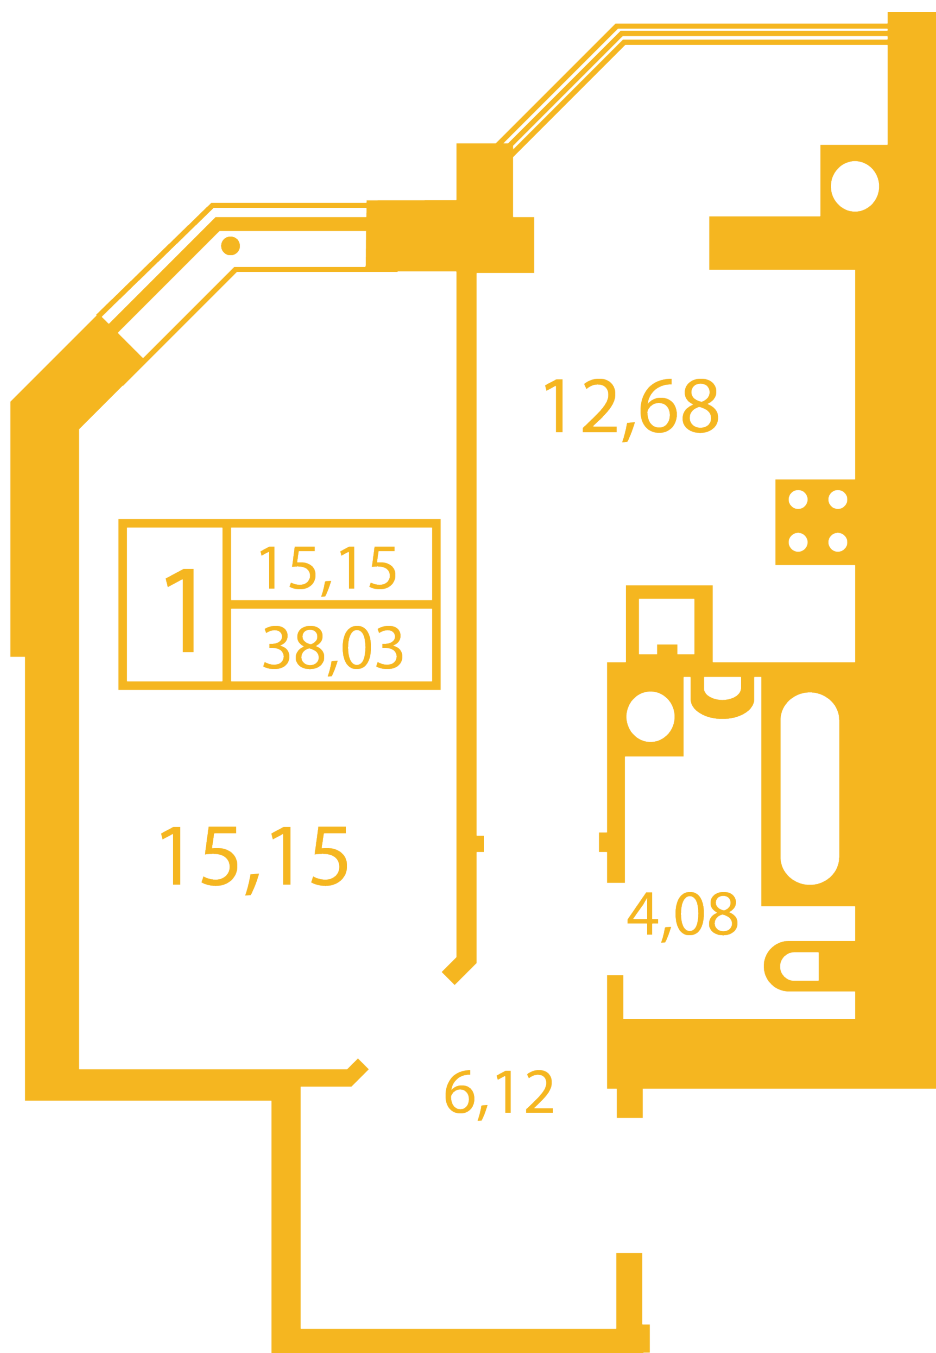

RC "SHCHASLYVYI" Petropavlivska Borshchagivka

petropavlovka.novabydova.com.ua
096 023 03 10

**Plan 1 room apartment in the house on the 20-A,B,
Oksamitova street — #12**

PLAN TYPE: №12

House 20-A,B, Oksamitova street
1 roomed, Floor view Floor

Characteristics

Gross area: 38.03 m²

Living space: 15.15 m²

Kitchen area: 12.68 m²